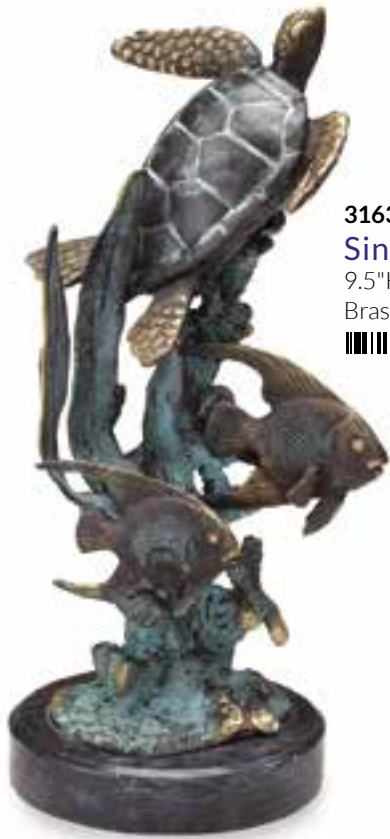

31635-B010500
Single Sea Turtle with Fish
9.5"H 5.5"W 5.5"D • 3.5 lbs
Brass and Marble • Finish: Retro Art