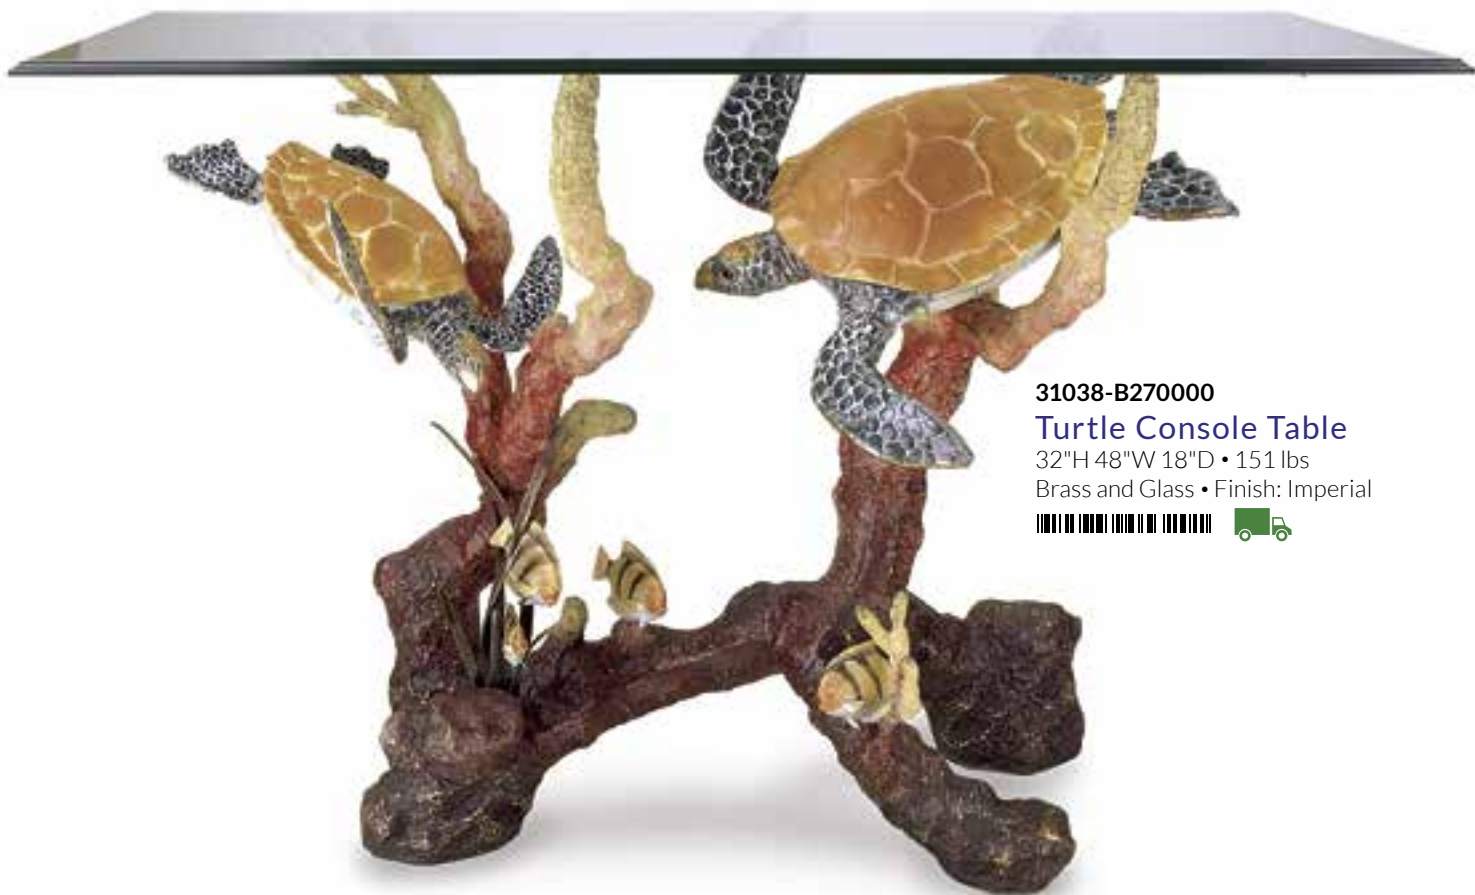

31038-B270000

Turtle Console Table

32"H 48"W 18"D • 151 lbs
Brass and Glass • Finish: Imperial

80098-B004800

Reef Explorers

5.5"H 4"W 4"D • 1.5 lbs
Brass and Marble • Finish: Hot Patina

80081-B016500

Lagoon Encounter

10"H 8"W 7"D • 4.5 lbs
Brass and Marble • Finish: Hot Patina