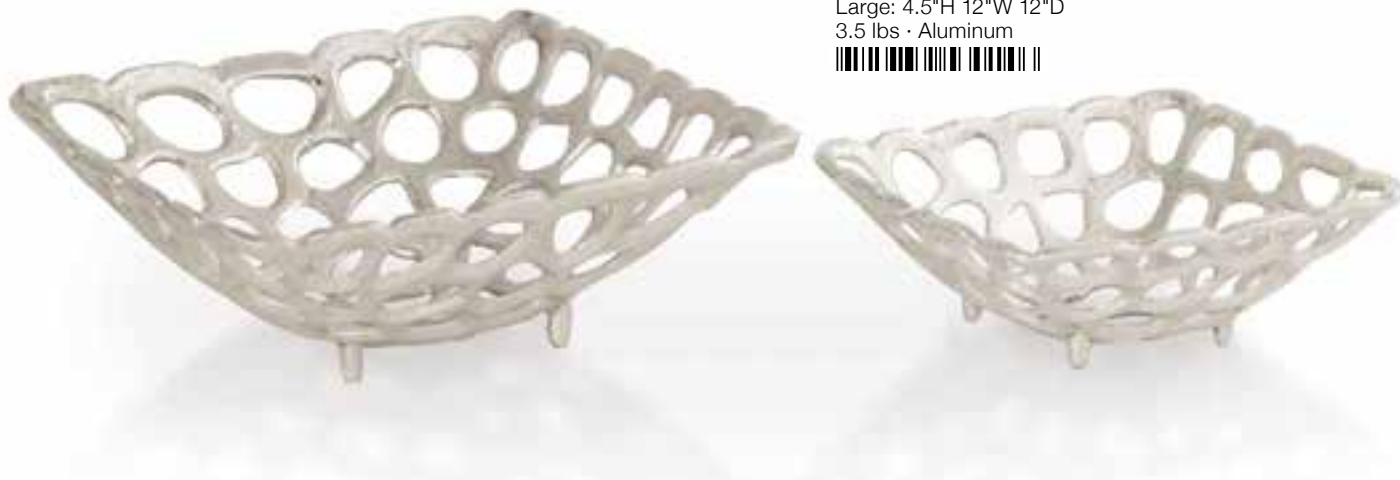

Set of 3

**41101-H010800 (NEW)**  
Feather Trays  
Small: 2.5"H 10.5"W 10.5"D  
Medium: 3.5"H 14.5"W 14.5"D  
Large: 4"H 16.5"W 16.5"D  
7.5 lbs · Aluminum

Set of 3

Set of 2

**53014-H004400**

Silver Finish Square Bowls  
Small: 4.5"H 9"W 9"D  
Large: 4.5"H 12"W 12"D  
3.5 lbs · Aluminum