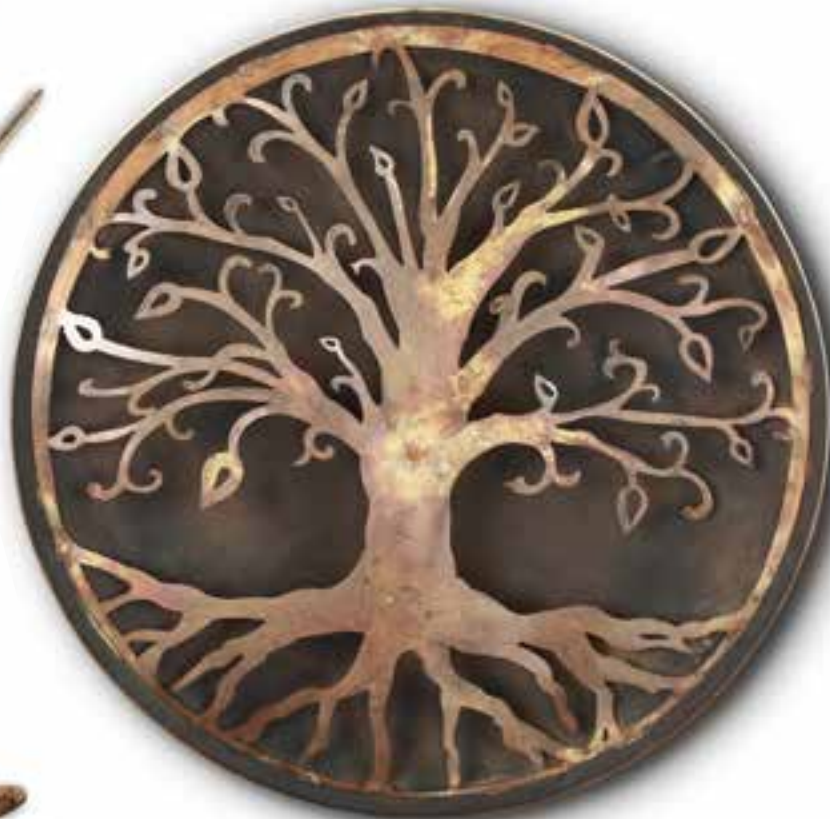

51046-H007500
Flamingo Wall Mirror
26"H 21"W 2"D · 8.5 lbs
Cast Iron and Glass Mirror
[Barcode]

21072-H004000
Tree and Roots Wall Hanging
19"H 19"W 3"D · 3 lbs · Cast Iron