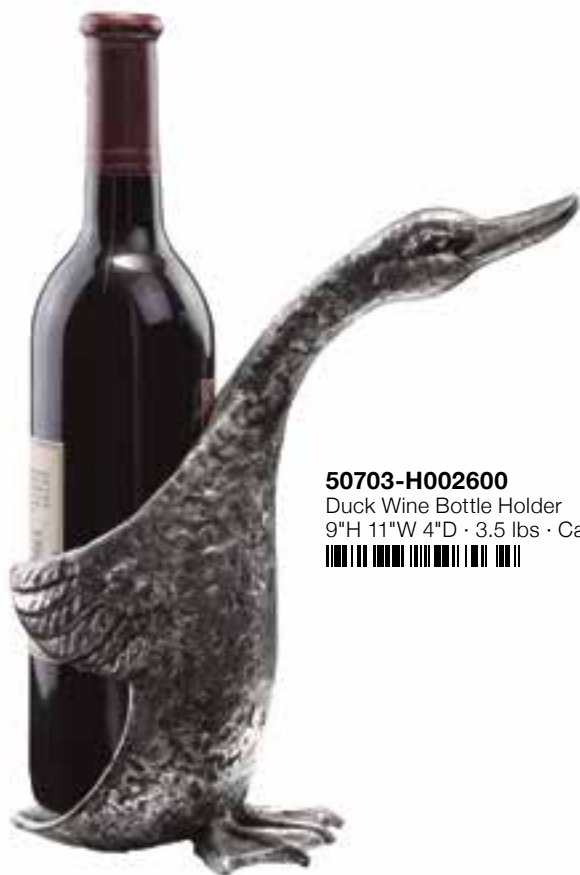

Pack of 6

**34612-H002600**

Alligator Eyeglass Stand  
5.5"H 5"W 4"D · 1 lbs · Aluminum  
\*Eyeglasses not included

**50703-H002600**  
Duck Wine Bottle Holder  
9"H 11"W 4"D · 3.5 lbs · Cast Iron

**41112-H002200 (NEW)**  
Duck Napkin/Trivet Holder  
6"H 6.5"W 2"D · 1.5 lbs  
Aluminum