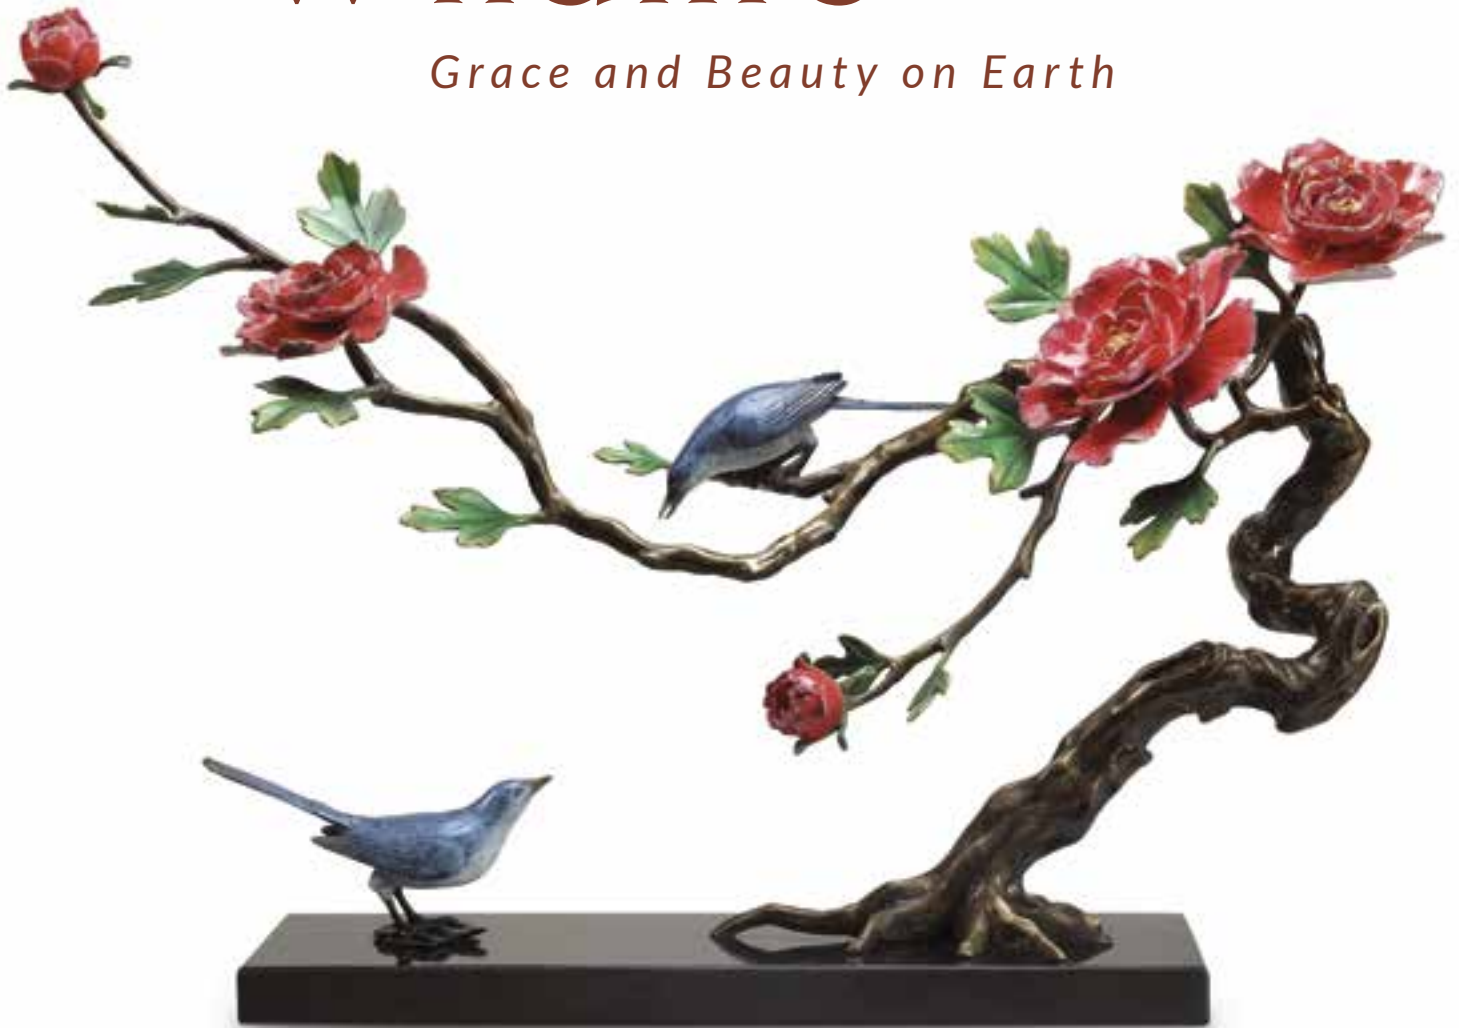

# Wildlife

*Grace and Beauty on Earth*

**80375-B080000**

**Bluebirds of Happiness Sculpture (NEW)**

21"H 31"W 10"D • 25 lbs

Brass and Marble • Finish: Hot Patina

**80301-B001900**

**Hummingbird in Flight  
Wall Hanging**