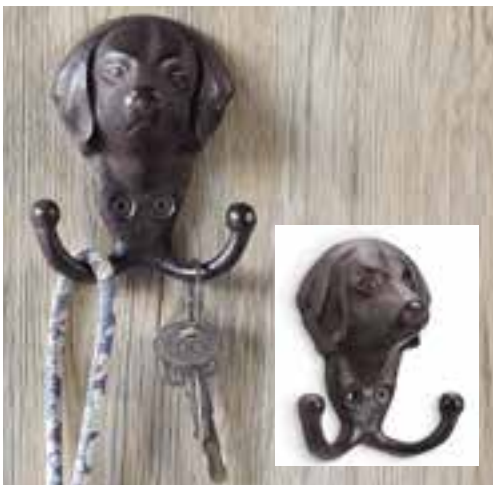

51131-H001500
Good Dog Wall Hook
5"H 4"W 2"D · 1 lbs · Cast Iron

Pack of 2