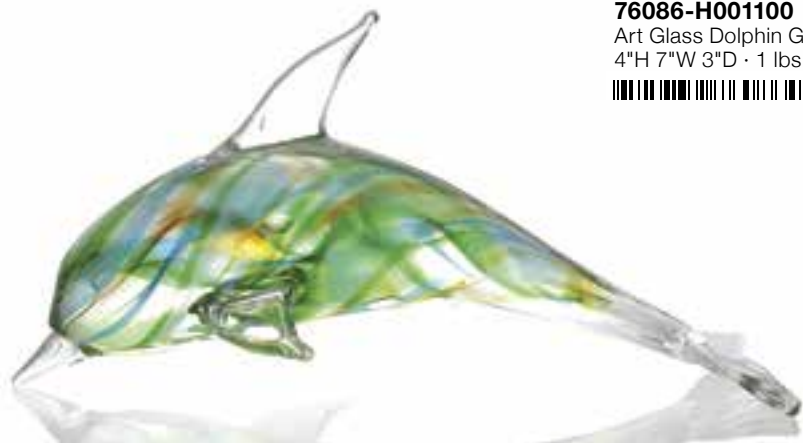

76155-H001600 (NEW)
Art Glass Blue & Gold Cracked Tropical Fish
6"H 7.5"W 3"D · 2.5 lbs · Glass

76086-H001100
Art Glass Dolphin Glow in the Dark
4"H 7"W 3"D · 1 lbs · Glass