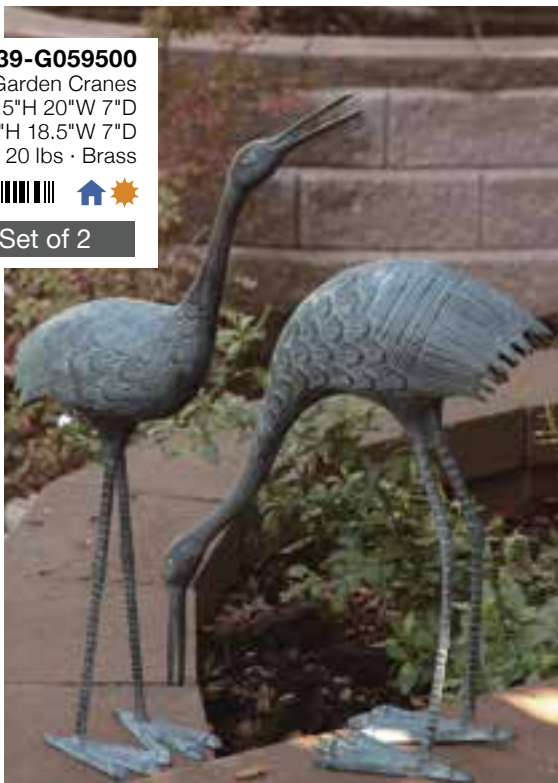

Set of 2

Set of 2

Set of 2

Set of 2

Set of 2