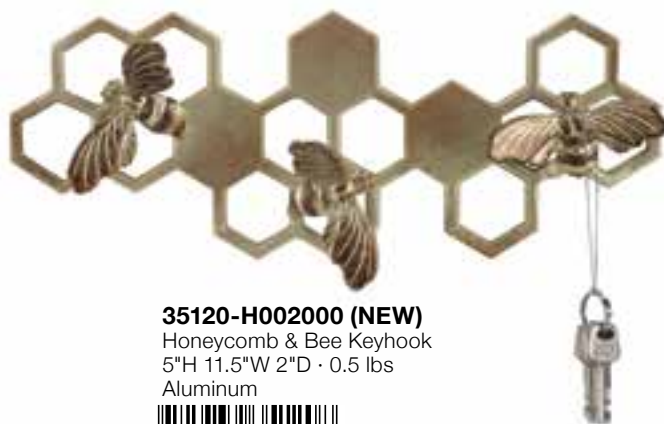

Pack of 4

Pack of 4

Pack of 4

Pack of 4