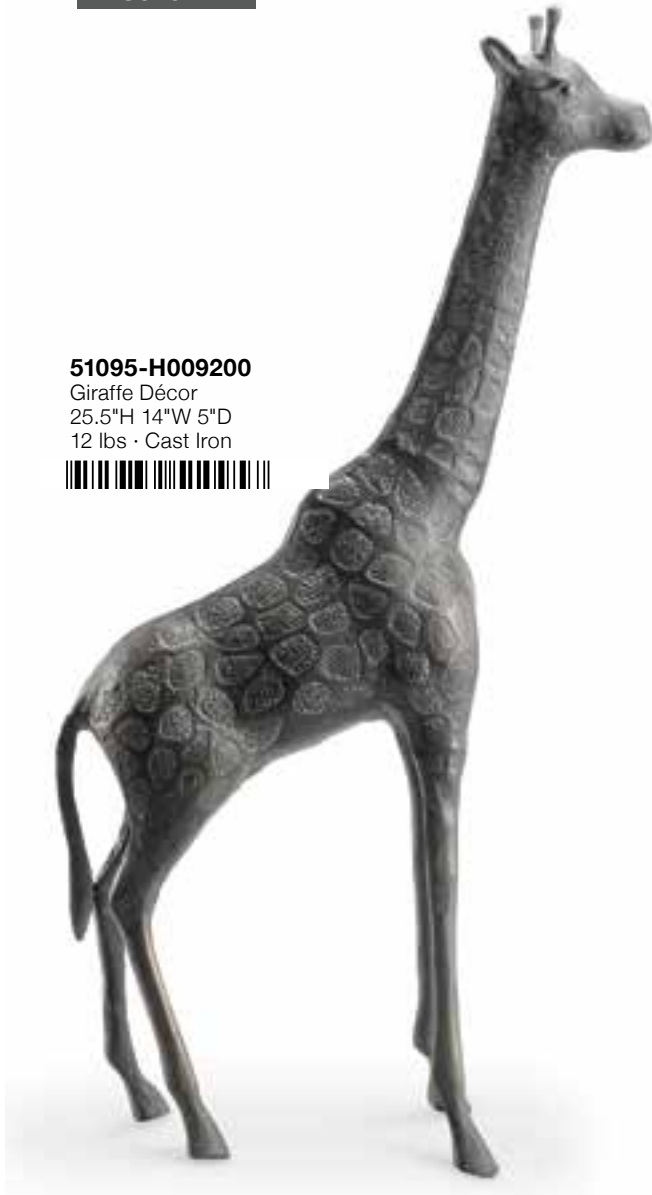

21046-H005500

Rhinoceros Bookends
7"H 13"W 5"D · 6.5 lbs · Aluminum

Set of 2

51095-H009200

Giraffe Décor
25.5"H 14"W 5"D
12 lbs · Cast Iron