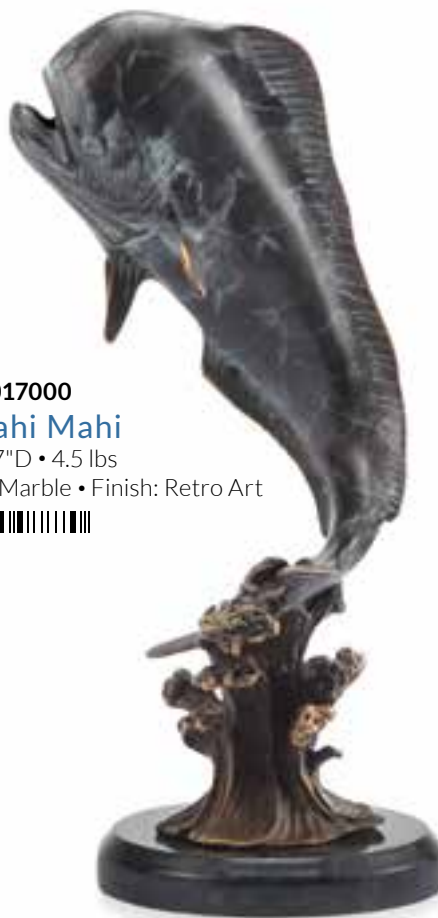

30821-B017000
Bull Mahi Mahi
9"H 9"W 7"D • 4.5 lbs
Brass and Marble • Finish: Retro Art