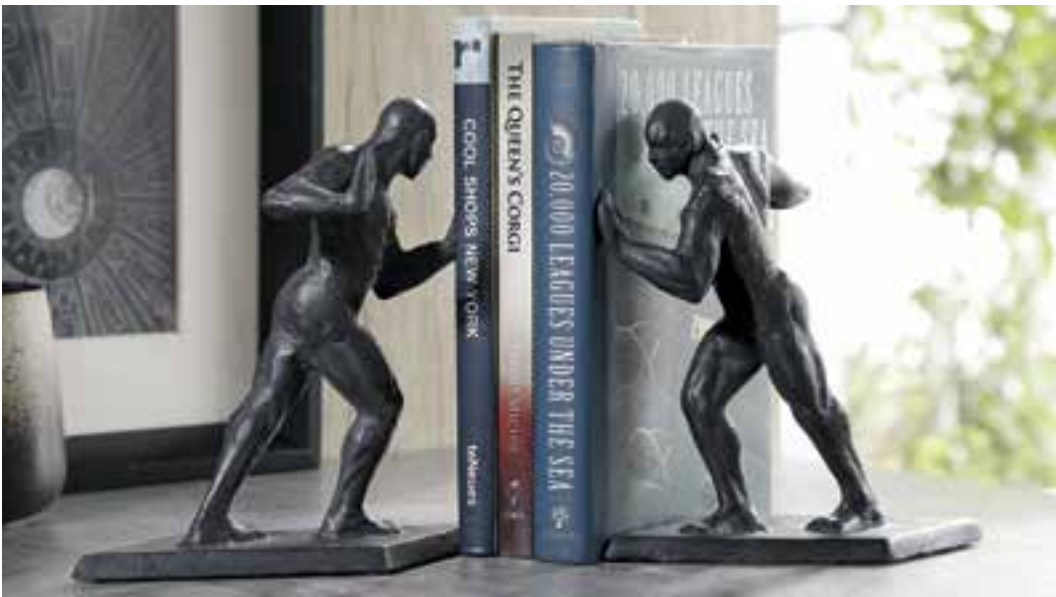

51087-H004200
Greek Athlete Bookends Pair
7.5"H 6.5"W 3.5"D · 6 lbs · Cast Iron

Set of 2