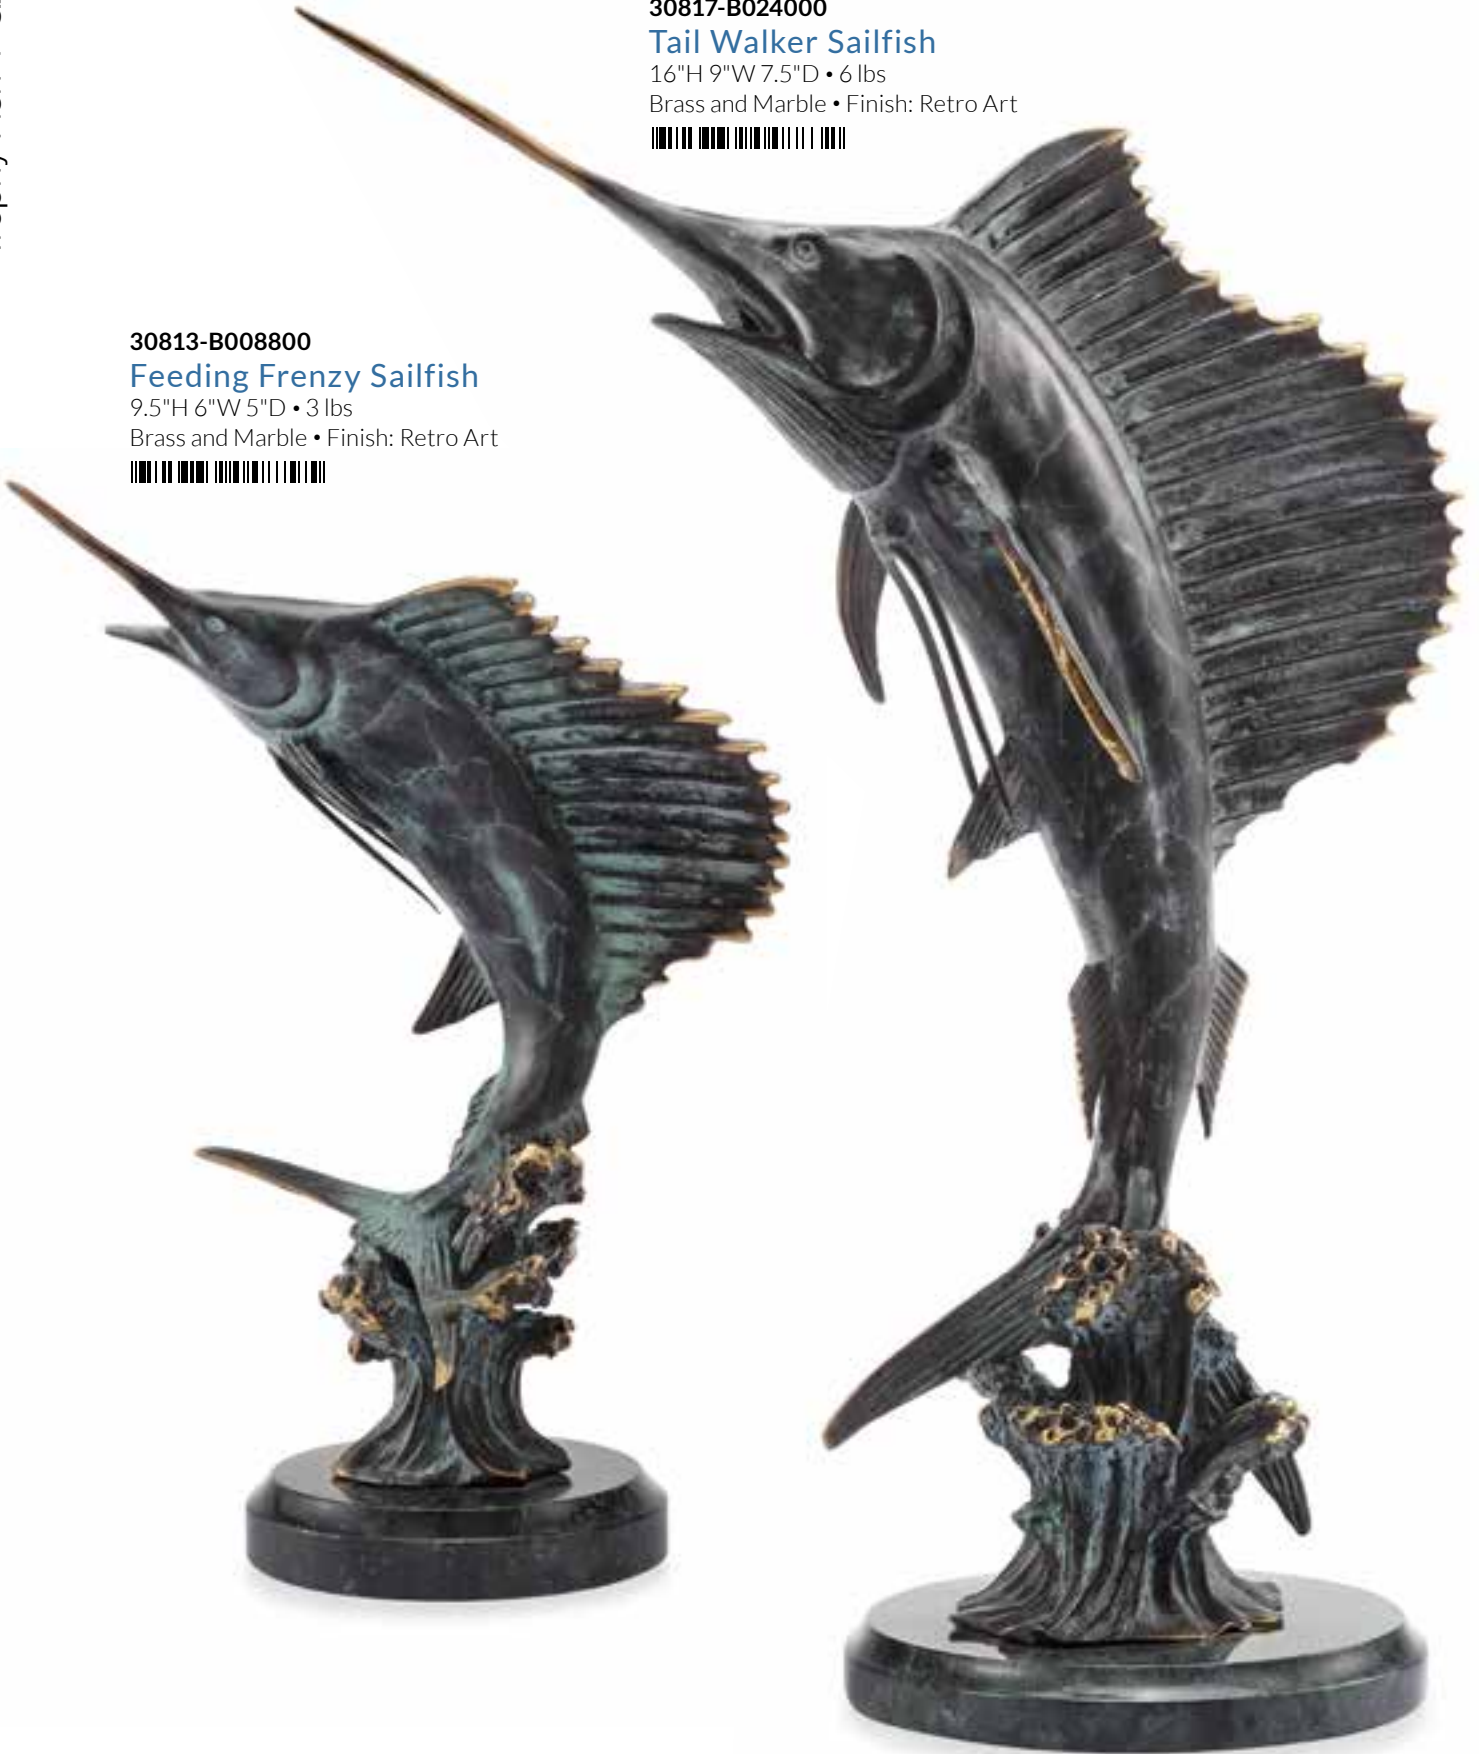

30817-B024000

Tail Walker Sailfish

16"H 9"W 7.5"D • 6 lbs

Brass and Marble • Finish: Retro Art

30813-B008800

Feeding Frenzy Sailfish

9.5"H 6"W 5"D • 3 lbs

Brass and Marble • Finish: Retro Art