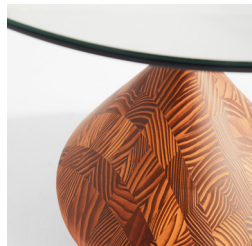

**11730**

Santorini Side Table | Natural

Project: \_\_\_\_\_  
 Location: \_\_\_\_\_  
 Product Type: \_\_\_\_\_  
 Catalog Ref. #: \_\_\_\_\_

DETAILS	
FINISH:	Natural
MATERIAL:	Mirror   Taeda Wood
TABLE TYPE:	Side Table

DIMENSIONS	
LENGTH:	27.50"
WIDTH:	27.50"
HEIGHT:	24.50"

FEATURES	
BASE:	Round

SHIPPING	
FREIGHT OR PARCEL:	Parcel
BASE: 1 OF 2	L 17" x W 17" x H 25.75"
TOP: 2 OF 2	L 30" x W 30.5" x H 3.75"
WEIGHT:	33lbs

**PRODUCT DETAILS:**

The Santorini side table features a teardrop-shaped base that is thermo treated to retain its integrity over time. Exquisite Taeda wood grain is punctuated by a 0.4mm mirror table top.