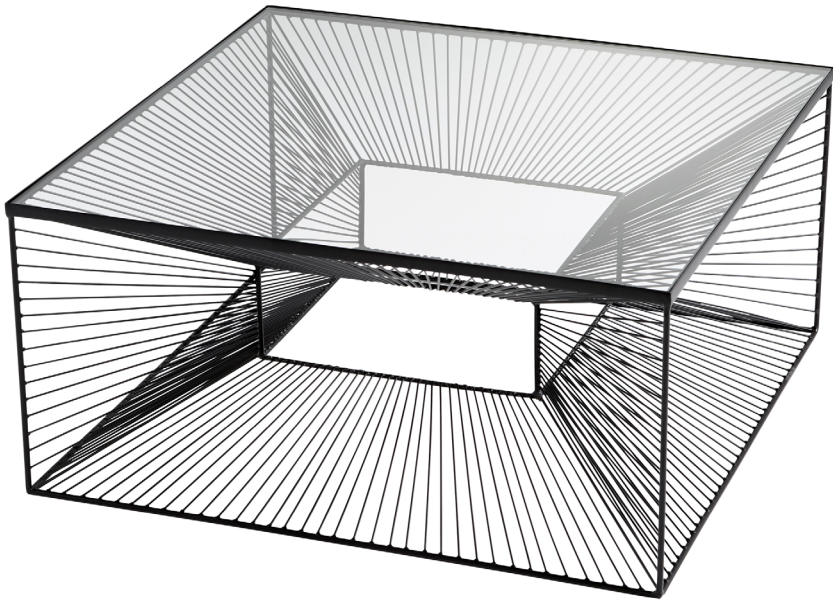

10841

Enchantment Coffee Table | Graphite

Project: _____
Location: _____
Product Type: _____
Catalog Ref. #: _____

DETAILS	
FINISH:	Graphite
MATERIAL:	Iron Glass
TABLE TYPE:	Cocktail / Coffee Table

DIMENSIONS	
LENGTH:	31.50"
WIDTH:	31.50"
HEIGHT:	15.00"

FEATURES	
BASE:	Square
COATING:	Scratch Resistant Powder Coating

SHIPPING	
FREIGHT OR PARCEL:	Freight Only (See Terms & Conditions)
LENGTH:	34.50"
WIDTH:	17.75"
HEIGHT:	34.00"
WEIGHT:	53lbs

PRODUCT DETAILS:

Bring a sleek and contemporary edge to your ensemble with this minimalist-inspired home furnishing. The Enchantment coffee table boasts modern appeal with its perfectly symmetrical wire metal frame. Within the box-shaped base, thin iron wires converge on the inner portion of the table to form a smaller box within a box. A clear, square glass surface top sits perched atop the base to complete this trendsetting look.