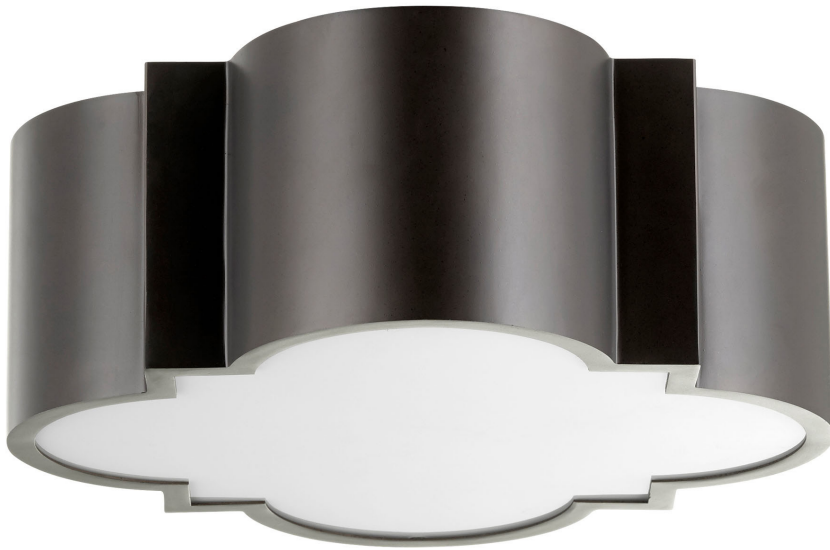

10065

Wyatt Ceiling Mount 2-Light | Black - Large

Project: _____
Location: _____
Fixture Type: _____
Catalog Ref. #: _____

DETAILS	
FINISH:	Black
MATERIAL:	Iron and Glass
LOCATION:	Dry Listed

DIMENSIONS	
LENGTH:	16.00"
HEIGHT:	6.25"
WIDTH:	16.00"
SHADE	
DIAMETER:	16
HEIGHT:	6.00"

LIGHT SOURCE	
NUMBER OF SOCKETS:	2 Light
SOCKET BASE:	Medium Base Lamp
WATTAGE:	60 Watt

MOUNTING	
MOUNTING LOCATION:	Ceiling Mounted
CANOPY:	H 0.75" x Dia 10.00"

SHIPPING	
FREIGHT OR PARCEL:	Parcel
LENGTH:	16.75"
WIDTH:	16.50"
HEIGHT:	10.25"
WEIGHT:	12lbs

PRODUCT DETAILS:

Enhance the look of your elegant living space with this gorgeous clover-shaped, three-light ceiling mount. The noir base on this fixture creates a captivating framework. The light source is cloaked in stunning opal glass shade, allowing this light to offer a beautiful, diffused output.