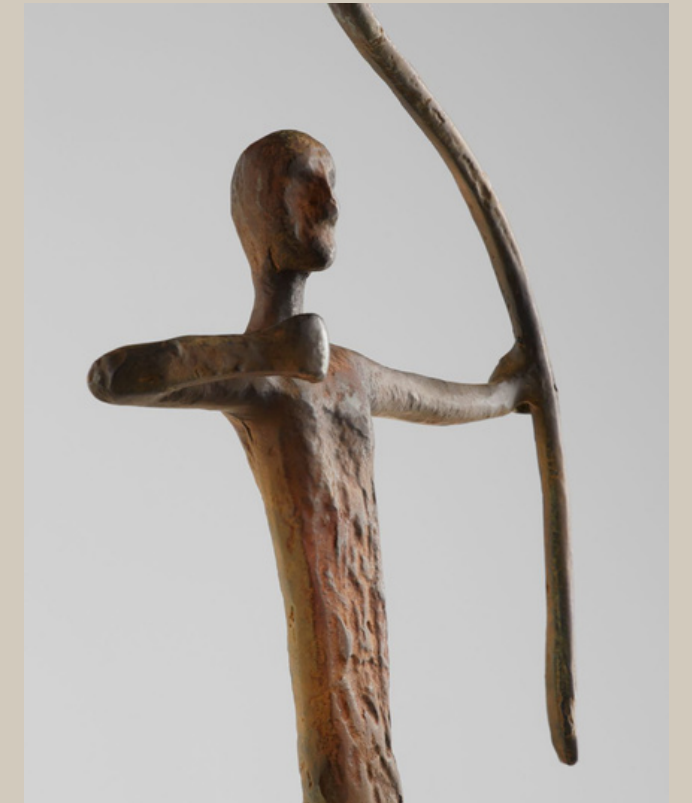

RECOMMENDED POST COPY:

Explore the rich heritage of the Maasai people with the Maasai sculpture trio. Crafted with deep respect for tradition, each figure represents the authentic essence of Maasai life, bearing a rustic finish for added authenticity. 🌍 ✨

#cyandesignhome

#cyandesigntransformed

[click to download media](#)