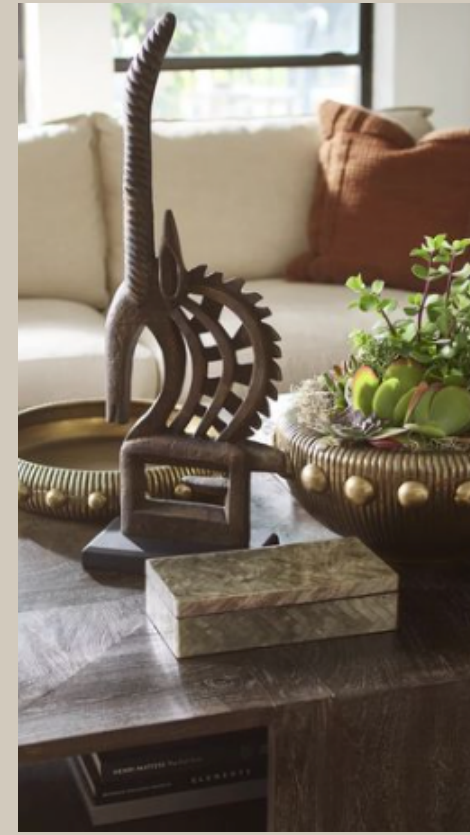

VIDEO CONTENT:

Download these videos and add your favorite trending audio in-app.

[click to download media](#)