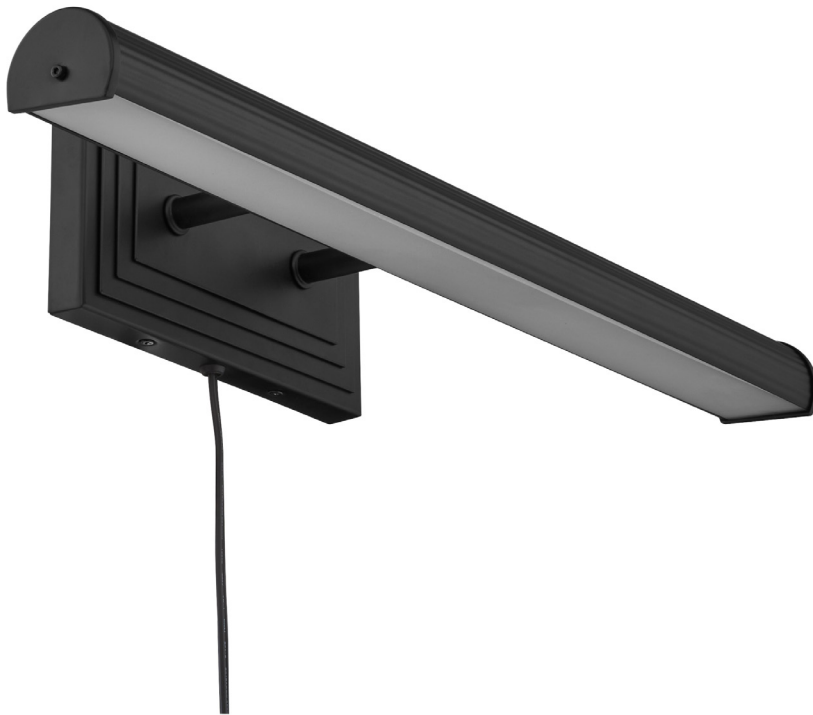

Sunset

942-59

SUNSET 3CCT Picture Light

Project: _____

Location: _____

Fixture Type: _____

Catalog #: _____

DETAILS	
FINISH:	Matte Black
DIFFUSER MATERIAL:	Frost Acrylic
LOCATION:	Damp Listed

DIMENSIONS	
HEIGHT:	4.75"
WIDTH:	22.50"
EXTENSION:	8.75"

LIGHT SOURCE	
NUMBER OF LIGHTS:	2 Light
SOCKET BASE:	Candelabra Base Lamp
WATTAGE:	8.5 Watt

MOUNTING	
MOUNTING LOCATION:	Wall Mounted
BACKPLATE:	8.75" W x 4.75" H

SHIPPING	
HEIGHT:	9.00"
LENGTH:	25.00"
WIDTH:	10.00"
WEIGHT:	5.07lbs

PRODUCT DETAILS:

Shed light on your favorite artwork or photograph with the Sunset picture lights from the Tamara Day for Quorum collection of lighting. Featuring delicate ribbing on a long, rectangular light bar, this fixture emits a diffused glow from CCT LED arrays through frosted acrylic. The lighted bar is mounted on a slim, adjustable arm connected to a rectangular backplate. The combination of clean lines and a matte black or aged brass finish creates a sophisticated and unobtrusive lighting solution. Include the Sunset picture light vanity in your next home design.