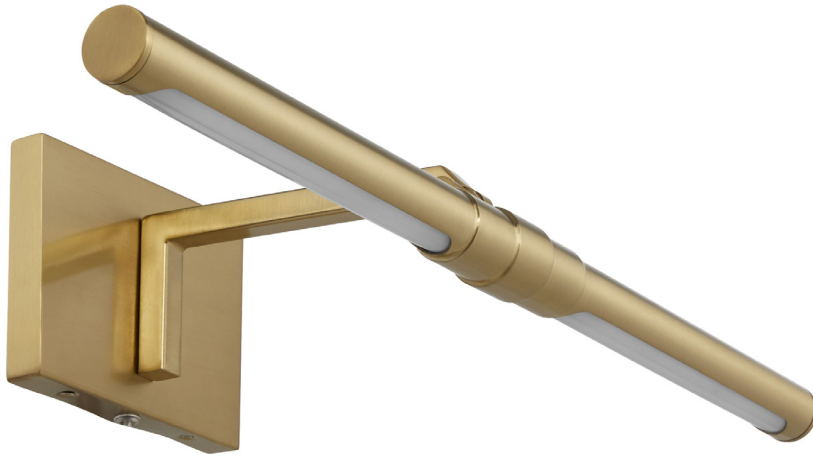

Warwick

941-80

WARWICK 3CCT Picture Light

Project: _____

Location: _____

Fixture Type: _____

Catalog #: _____

DETAILS	
FINISH:	Aged Brass
DIFFUSER MATERIAL:	Frost Acrylic
LOCATION:	Damp Listed

DIMENSIONS	
HEIGHT:	4.75"
WIDTH:	24.00"
EXTENSION:	9.50"

LIGHT SOURCE	
NUMBER OF LIGHTS:	1 Light
SOCKET BASE:	Array Base Lamp
WATTAGE:	12 Watt

MOUNTING	
MOUNTING LOCATION:	Wall Mounted
BACKPLATE:	6.75" W x 4.75" H

SHIPPING	
HEIGHT:	9.00"
LENGTH:	27.00"
WIDTH:	11.00"
WEIGHT:	3.13lbs

PRODUCT DETAILS:

Shed light on your favorite artwork or photograph with the Warwick picture lights from the Tamara Day for Quorum collection of lighting. Featuring a combination of cylindrical and rectangular profiles, this fixture emits a diffused glow from CCT LED arrays through frosted acrylic. The lighted bar is mounted on a slim, adjustable arm connected to a rectangular backplate. The combination of clean lines and a matte black or aged brass finish creates a sophisticated and unobtrusive lighting solution. Include the Warwick picture light vanity in your next home design.