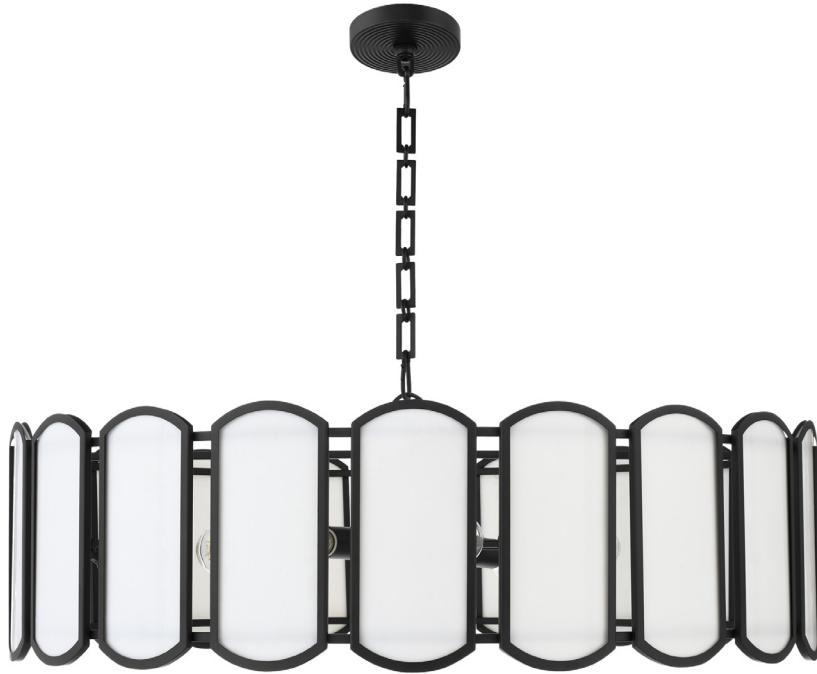

Belleview

824-8-59

BELLEVIEW 8 Light Pendant

Project: _____

Location: _____

Fixture Type: _____

Catalog #: _____

DETAILS	
FINISH:	Matte Black
DIFFUSER MATERIAL:	White Tiffany Glass
LOCATION:	Damp Listed

DIMENSIONS	
DIAMETER:	38.00"
HEIGHT:	13.00"

LIGHT SOURCE	
NUMBER OF SOCKETS:	8 Light
SOCKET BASE:	Medium Base Lamp
WATTAGE:	75 Watt

MOUNTING	
MOUNTING LOCATION:	Ceiling Mounted
CANOPY:	5.25" Dia x .75" H
CHAIN LENGTH:	8.00'
CHAIN FINISH:	Matte Black
CORD LENGTH:	10.00'
CORD COLOR:	Black

SHIPPING	
	Parcel
HEIGHT:	15.50"
LENGTH:	41.00"
WIDTH:	41.00"
WEIGHT:	26.15lbs

PRODUCT DETAILS:

The Belleview pendant lighting from the Tamara Day for Quorum collection radiates panache through rectangular Tiffany glass panels framed in options of matte black, aged brass, or washed oak. The stylish Tiffany glass paneled shade is a cluster of medium-base sockets extending from individual arms that connect to the center rod. A decorative finial with Tamara's trademark clover design provides an extra layer of care and detail alongside a rectangle link chain. Include the Belleview 4, 5 or 8 light pendant in your next home design.