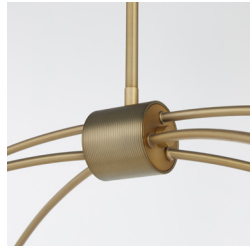

Arpeggio

6877-6-80

ARPEGGIO 6 Light Linear

Project: _____
Location: _____
Fixture Type: _____
Catalog #: _____

DETAILS	
FINISH:	Aged Brass
DIFFUSER MATERIAL:	Clear Alabaster Glass
LOCATION:	Damp Listed

DIMENSIONS	
DIAMETER:	48.00"
HEIGHT:	14.50"

LIGHT SOURCE	
NUMBER OF SOCKETS:	6 Light
SOCKET BASE:	Candelabra Base Lamp
WATTAGE:	60 Watt

MOUNTING	
MOUNTING LOCATION:	Ceiling Mounted
DOWNROD:	Two 8", Two 12", Two 16"
CANOPY:	6" Dia x 1" H
CHAIN LENGTH:	1.00'
CHAIN FINISH:	Aged Brass
CORD LENGTH:	10.00'
CORD COLOR:	Clear

SHIPPING	
	Parcel
HEIGHT:	13.00"
LENGTH:	43.00"
WIDTH:	20.50"
WEIGHT:	11.2lbs

PRODUCT DETAILS:

The Arpeggio collection features modern pendant light fixtures with a sleek, contemporary design. Rods extend down to a perpendicular cylinder from a circular mounting plate. Six curved arms extend downwards from the central piece, each ending in a satin opal glass shade that houses a candelabra socket. The overall style combines elements of industrial and minimalist aesthetics. Choose from matte black or aged brass finishes.