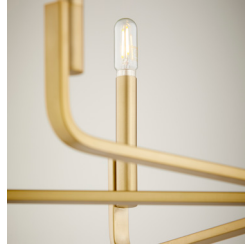

Tempo

6210-8-80

TEMPO 8 Light Chandelier - Aged Brass

Project: _____
Location: _____
Fixture Type: _____
Catalog #: _____

DETAILS	
FINISH:	Aged Brass
MATERIAL:	Steel
LOCATION:	Damp Listed

DIMENSIONS	
DIAMETER:	28.75"
HEIGHT:	12.25"

LIGHT SOURCE	
NUMBER OF SOCKETS:	8 Light
SOCKET BASE:	Candelabra Base Lamp
WATTAGE:	60 Watt
CANDLE SLEEVE FINISH:	Aged Brass

MOUNTING	
MOUNTING LOCATION:	Ceiling Mounted
DOWNROD:	Two 8", Two 12", Two 16"
CANOPY:	H 0.75" x Dia 4.75"
CHAIN LENGTH:	1'
CHAIN FINISH:	Aged Brass
CORD LENGTH:	10'
CORD COLOR:	Clear

SHIPPING	
HEIGHT:	12.00"
LENGTH:	32.00"
WIDTH:	10.00"
WEIGHT:	11lbs

PRODUCT DETAILS:

Whether looking to elevate a dining room, entryway, hallway, or washroom, you can lift all living spaces with the transitional design of the Tempo series of luminaries. The Tempo series will have your guests charmed and inspired with candelabra sockets adhered to an aged brass frame.