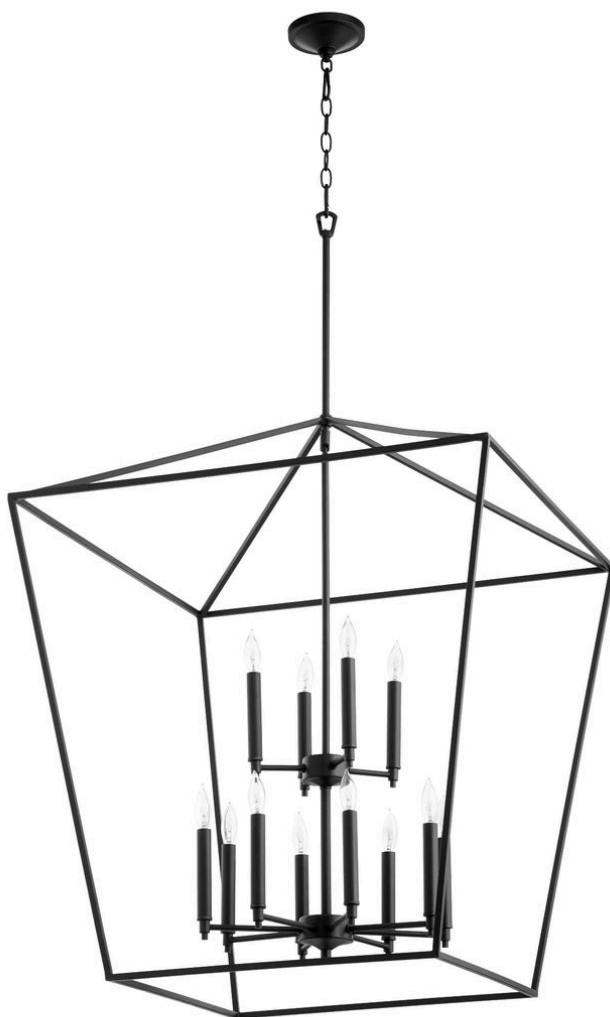

quorum

Gabriel Series

604-12-69

12 Lt Pendant

Dimensions

- H 32.25" x W 29"
- Weight: 21.2lb
- Chain: 1'
- Rods: 2 x 8", 2 x 12", & 2 x 16"
- Canopy: H 1.5" x W 5"

Lamping/Electrical

- Dry Listed
- 12 Lights
- 60 Watts
- Candelabra Base

Finish & Materials

- Black
- Steel Material

201 Railhead Road, Fort Worth, TX 76106 - Tel. (817) 626-5483 - www.QuorumInternational.com

Please be advised that all information shown here is subject to verification by Quorum. In the event of a discrepancy, we reserve the right to make any corrections necessary.