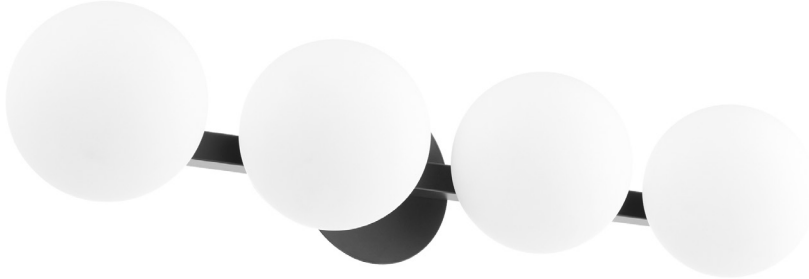

539-4-59

4 Light GLOBE Vanity

Project: _____
 Location: _____
 Fixture Type: _____
 Catalog #: _____

DETAILS	
FINISH:	Matte Black
DIFFUSER MATERIAL:	Satin Opal Glass
LOCATION:	Damp Listed

DIMENSIONS	
HEIGHT:	6.00"
WIDTH:	29.75"
EXTENSION:	7.75"

LIGHT SOURCE	
NUMBER OF LIGHTS:	4 Light
SOCKET BASE:	Medium Base Lamp
WATTAGE:	60 Watt

MOUNTING	
MOUNTING LOCATION:	Wall Mounted
BACKPLATE:	

SHIPPING	
HEIGHT:	10.25"
LENGTH:	33.00"
WIDTH:	24.75"
WEIGHT:	6.3lbs

**PRODUCT DETAILS:**

Supremely minimal and expertly crafted, the Globe series of contemporary lighting adds modern industrial energy to any space. Satin opal globes rest on slender frames, allowing the glass spheres to be the focal point of the design. Choose from a single light wall mount or select a two, three, or four light vanity and illuminate your space with style and ease.