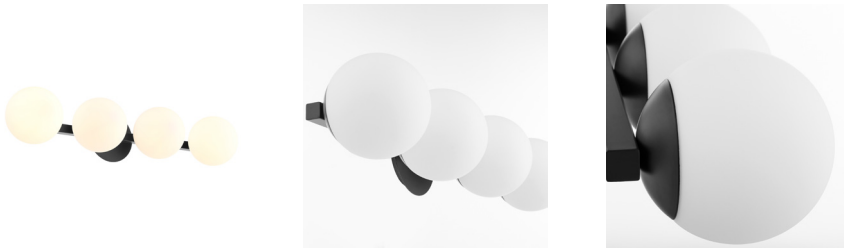

539-4-59

4 Light GLOBE Vanity

Project: _____
 Location: _____
 Fixture Type: _____
 Catalog #: _____

DETAILS	
FINISH:	Matte Black
DIFFUSER MATERIAL:	Satin Opal Glass
LOCATION:	Damp Listed

DIMENSIONS	
HEIGHT:	6.00"
WIDTH:	29.75"
EXTENSION:	7.75"

LIGHT SOURCE	
NUMBER OF LIGHTS:	4 Light
SOCKET BASE:	Medium Base Lamp
WATTAGE:	60 Watt

MOUNTING	
MOUNTING LOCATION:	Wall Mounted
BACKPLATE:	

SHIPPING	
HEIGHT:	10.25"
LENGTH:	33.00"
WIDTH:	24.75"
WEIGHT:	6.3lbs

**PRODUCT DETAILS:**

Supremely minimal and expertly crafted, the Globe series of contemporary lighting adds modern industrial energy to any space. Satin opal globes rest on slender frames, allowing the glass spheres to be the focal point of the design. Choose from a single light wall mount or select a two, three, or four light vanity and illuminate your space with style and ease.