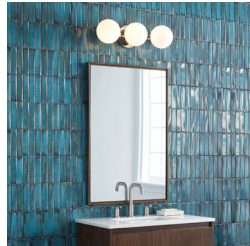

PRODUCT DETAILS:

quorum

☎ (817) 626-5483

📍 201 Railhead Rd, Fort Worth, TX 76106

🌐 quoruminternational.com

Please be advised that all information shown here is subject to verification by Quorum International. In the event of a discrepancy, we reserve the right to make any corrections necessary.