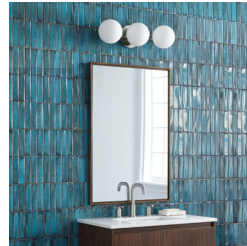

PRODUCT DETAILS:

quorum

☎ (817) 626-5483

📍 201 Railhead Rd, Fort Worth, TX 76106

🌐 quoruminternational.com

Please be advised that all information shown here is subject to verification by Quorum International. In the event of a discrepancy, we reserve the right to make any corrections necessary.