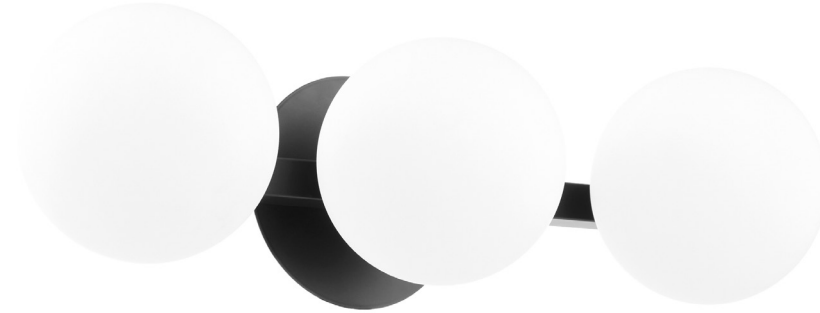

539-3-59

3 Light GLOBE Vanity

Project: _____

Location: _____

Fixture Type: _____

Catalog #: _____

DETAILS	
FINISH:	Matte Black
DIFFUSER MATERIAL:	Satin Opal Glass
LOCATION:	Damp Listed

DIMENSIONS	
HEIGHT:	6.00"
WIDTH:	21.75"
EXTENSION:	7.75"

LIGHT SOURCE	
NUMBER OF LIGHTS:	3 Light
SOCKET BASE:	Medium Base Lamp
WATTAGE:	60 Watt

MOUNTING	
MOUNTING LOCATION:	Wall Mounted
BACKPLATE:	

SHIPPING	
HEIGHT:	10.25"
LENGTH:	25.00"
WIDTH:	24.75"
WEIGHT:	4.9lbs

**PRODUCT DETAILS:**

Supremely minimal and expertly crafted, the Globe series of contemporary lighting adds modern industrial energy to any space. Satin opal globes rest on slender frames, allowing the glass spheres to be the focal point of the design. Choose from a single light wall mount or select a two, three, or four light vanity and illuminate your space with style and ease.