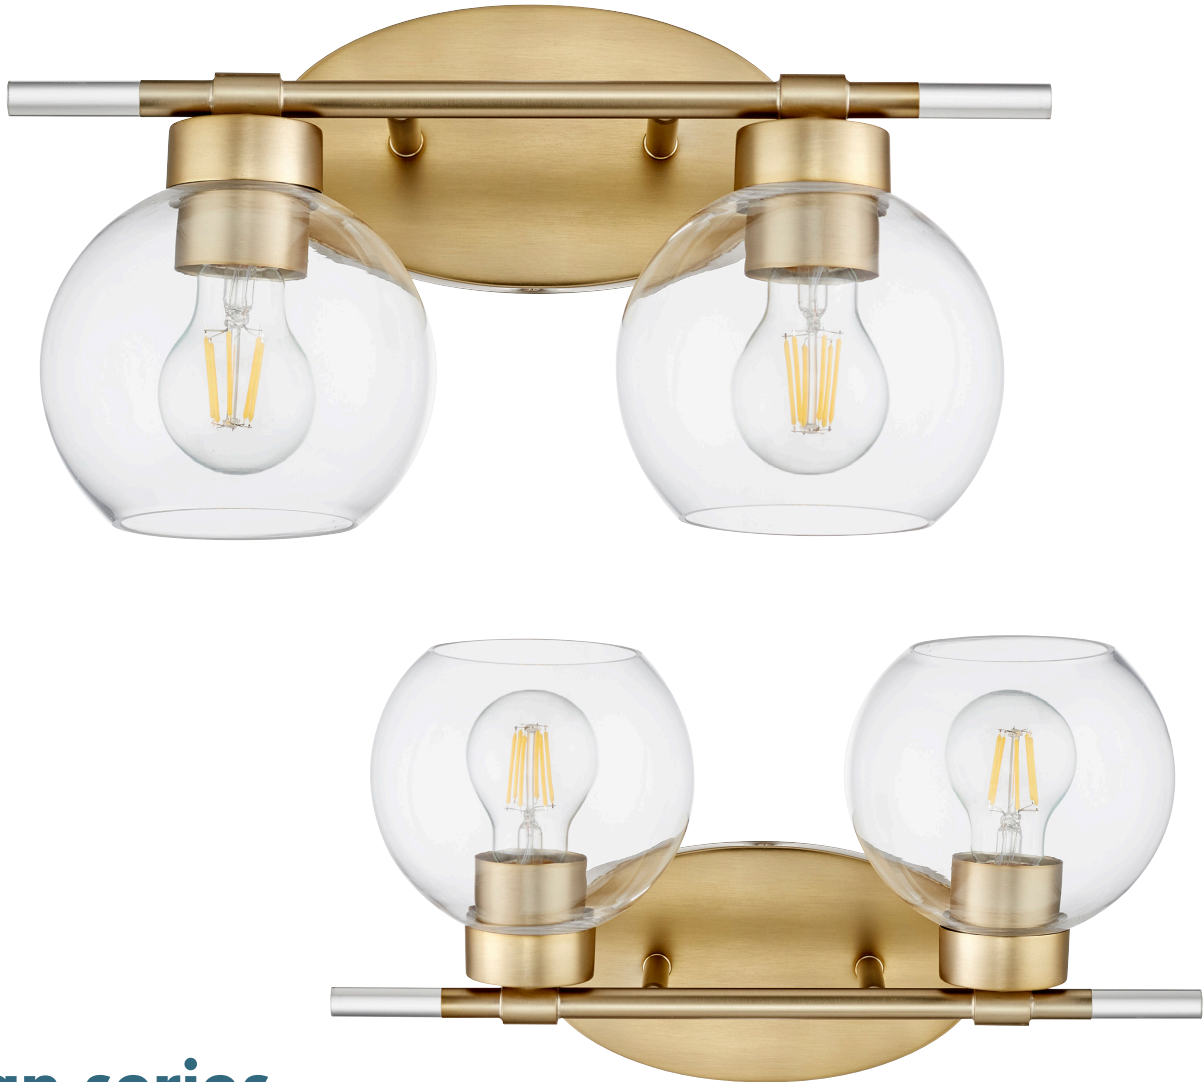

quorum

Volan series

5317-2-80

2-Light Aged Brass Vanity

Dimensions

- 8.50" H x 15.50" W x 7.25" Ext
- 2.25 mounting to top of fixture x 2.25 mounting to bottom of fixture
- Black plate: 8.25" W x 4.25" H x 1" Depth

Lamping/Electrical

- Damp Listed
- 2 light
- 100 watts
- Medium Base

Finish & Materials

- Aged Brass
- Clear Glass

201 Railhead Road, Fort Worth, TX 76106 - Tel. (817) 626-5483 - www.QuorumInternational.com