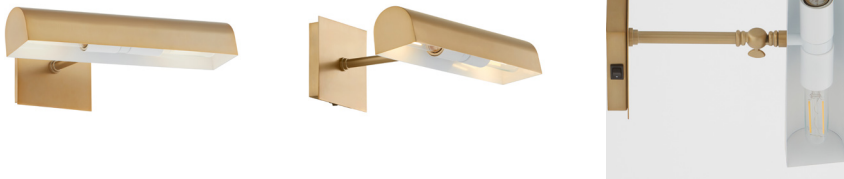

Picture Light

410-15-80

15" Picture Light - Aged Brass

Project: _____

Location: _____

Fixture Type: _____

Catalog #: _____

DETAILS	
FINISH:	Aged Brass
MATERIALS:	Iron
LOCATION:	Damp Listed

DIMENSIONS	
HEIGHT:	5.25"
WIDTH:	14.50"
EXTENSION:	11.00"

LIGHT SOURCE	
NUMBER OF LIGHTS:	2 Light
SOCKET BASE:	Medium Base Lamp
WATTAGE:	60 Watt

MOUNTING	
MOUNTING LOCATION:	Wall Mounted
BACKPLATE:	4.75 W x 4.75 H x 1.00 Depth

SHIPPING	
HEIGHT:	8.00"
LENGTH:	16.25"
WIDTH:	13.00"
WEIGHT:	4lbs

PRODUCT DETAILS:

Illuminate your favorite piece of artwork or photograph with the 15" Picture Lights. Choose from options of aged brass or matte black for the perfect fit to your home's décor.