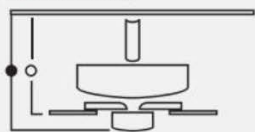

quorum

Breeze Patio 52-in Oiled Bronze Indoor/ Outdoor Ceiling Fan (5-Blade)

17052-86

HEIGHT CHART

FAN HEIGHT

Using 4" Downrod

- Distance of 12.25"
- Distance of 10.25"

GENERAL SPECS

4 Finishes Available
Lifetime Motor Warranty
Five ABS Blades
52" Blade Sweep
12-Degree Blade Pitch
80" Lead Wire
4" and 6" Downrods Included

MECHANICAL SPECS

153 x 15 Motor Size
3 Speeds-Reversible/Manual Reverse Switch
14 Poles
.46/.33/.21 AMPS on H/M/L
55/29/11 WATTS on H/M/L
167/115/74 RPMS on H/M/L
Detachable Switch Cup
Triple Capacitor
Light Kit Adaptable
Remote Control Adaptable
Skirted Blade Arms
UL Wet Listed