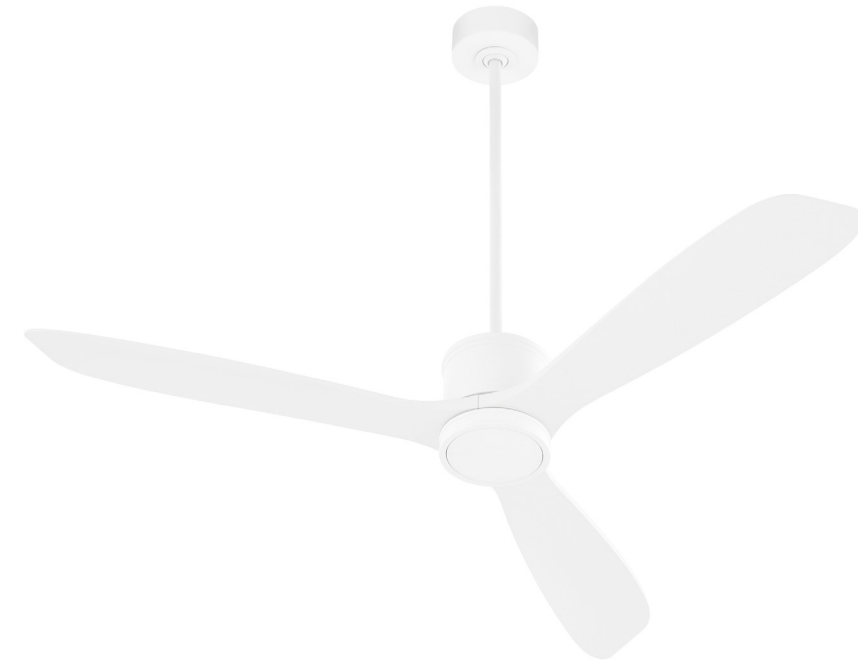

Portland

12583-8

PORTLAND 58" Wet Fan - Studio White

Project: _____
Location: _____
Fixture Type: _____
Catalog #: _____

DETAILS	
FINISH:	Studio White
MATERIAL:	Iron
BLADE FINISH:	Studio White
LOCATION:	Wet Listed
BLADES:	3

DIMENSIONS	
BLADE SWEEP:	58"
BLADE PITCH:	16°
LEAD WIRE:	80.00"

MECHANICAL	
AMPS:	
WATTS:	29.3/17.9/1.9/6.1/3.7/2.5
RPM:	175/150/125/100/80/60
POLES:	8
MOTOR:	120DC
CONTROLS:	6 Speed

MOUNTING	
DOWNROD LENGTH:	4.00"
SLOPE:	10-23
HUGGER ADAPTABLE:	No
CANOPY:	W 5.91 x H 2.17

SHIPPING	
HEIGHT:	10.50"
LENGTH:	32.00"
WIDTH:	10.25"

*Fixture is dimmable when used with a dimmer switch (sold separately) when using LED bulbs, see manufacturer instructions for dimming info

HEIGHT CHART

FAN HEIGHT

Using 6" Downrod

● Distance of 14.5"

○ Distance of 11.5"

Light Kit Adaptable

PRODUCT DETAILS:

The modern, rounded design of the Portland series of wet fans is an ideal option for updating an outdoor patio design. Three durable 58 inch blades with smooth curves connect to a cylindrical motor housing that can be customized with an optional LED light kit. Choose from matte black or studio white and add a modern touch to your outdoor living space.