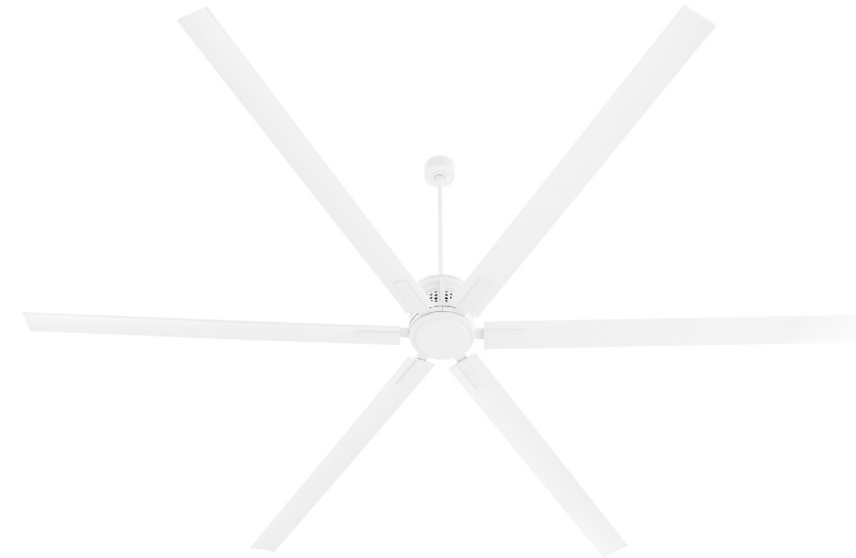

Zeus

101206-8

ZEUS 120" Fan - Studio White

Project: _____
Location: _____
Fixture Type: _____
Catalog #: _____

DETAILS	
FINISH:	Studio White
MATERIAL:	Steel
BLADE FINISH:	Studio White
LOCATION:	Damp Listed
BLADES:	6

DIMENSIONS	
BLADE SWEEP:	120"
BLADE PITCH:	11.5°
LEAD WIRE:	80.00"

MECHANICAL	
AMPS:	.06/.11/.21/.38/.65/1.03
WATTS:	3.7/7.3/15.2/29.2/53.2/89.3
RPM:	20/31/42/53/64/74
POLES:	8
MOTOR:	DC-168NL
CONTROLS:	6 Speed

MOUNTING	
DOWNROD LENGTH:	10.00"
SLOPE:	10-23
HUGGER ADAPTABLE:	No
CANOPY:	W 9.33 x H 6.08

SHIPPING	
HEIGHT:	12.00"
LENGTH:	56.75"
WIDTH:	12.25"
WEIGHT:	44lbs

*Fixture is dimmable when used with a dimmer switch (sold separately) when using LED bulbs, see manufacturer instructions for dimming info

HEIGHT CHART

FAN HEIGHT

Using 10" Downrod

● Distance of 21"

○ Distance of 19.25"

ADDITIONAL FEATURES: Downrod has a 0.75" diameter

PRODUCT DETAILS:

Showstopping and dynamic, the might of the Zeus series of damp-listed fans is supported by options of 80 inch or 120 inch blades that connect to a flared cylindrical motor housing. Customizable comfort comes with 6 speeds and optional LED light kit. Choose from satin nickel, studio white, aged brass, or matte black for your outdoor patio design.