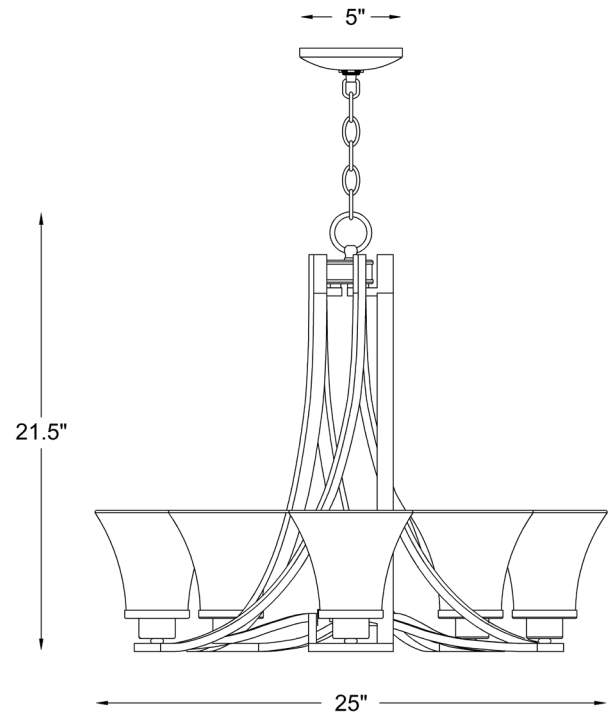

IN11270ORB

MIA 5-LIGHT CHANDELIER

Description:	Mia 5-light chandelier
Finish:	Oil rubbed bronze
Dimensions:	25" D x 21-1/2" H
Bulbs:	5-100w medium
Installed Weight:	14 lbs.
Certification:	Dry location / c UL
Material:	Iron and glass

Shade:	Hand-blown, cased opal etched glass
Glass:	Centrifugal frosted inside and solid white paint outside
Canopy Dimensions:	5" dia.
Chain/Wire:	5' chain, 12' wire
Additional Finishes:	NA