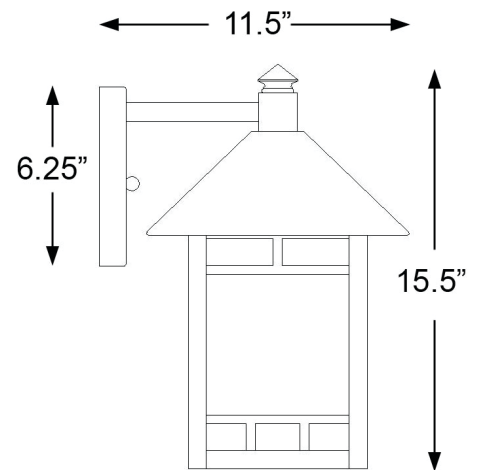

9022ABZ

ARTISAN 1-LIGHT WALL LANTERN

Description:	Artisan 1-light wall lantern
Finish:	Architectural bronze
Dimensions:	10" W x 15-1/2" H x 11-1/2" ext. Height on center: 3"
Bulbs:	1-100w medium
Installed Weight:	3.5 lbs.

Certification:	Wet location
Material:	Powder-coated steel
Shade:	Glass
Glass:	Frosted linen
Back Plate Dimensions:	5-1/4" x 6-1/4" back plate
Chain/Wire:	NA
Additional Finishes:	Matte black