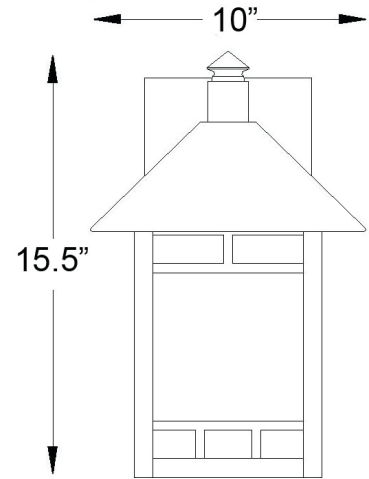

9022ABZ

ARTISAN 1-LIGHT WALL LANTERN

Description:	Artisan 1-light wall lantern
Finish:	Architectural bronze
Dimensions:	10" W x 15-1/2" H x 11-1/2" ext. Height on center: 3"
Bulbs:	1-100w medium
Installed Weight:	3.5 lbs.

Certification:	Wet location
Material:	Powder-coated steel
Shade:	Glass
Glass:	Frosted linen
Back Plate Dimensions:	5-1/4" x 6-1/4" back plate
Chain/Wire:	NA
Additional Finishes:	Matte black