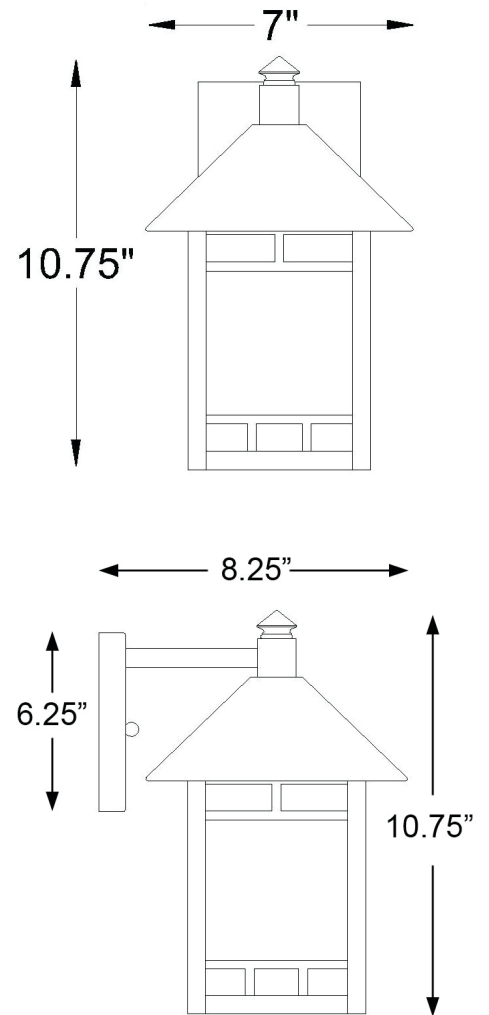

9002BK

ARTISAN 1-LIGHT WALL LANTERN

Description:	Artisan 1-light wall lantern
Finish:	Matte black
Dimensions:	7" W x 10-3/4" H x 8-1/4" ext. Height on center: 3"
Bulbs:	1-100w Med.
Installed Weight:	3.5 lbs.
Certification:	Wet location

Material:	Powder coated steel
Shade:	Glass
Glass:	Frosted linen
Back Plate Dimensions:	4-1/4" x 6-1/4"
Chain/Wire:	NA
Additional Finishes:	Architectural bronze