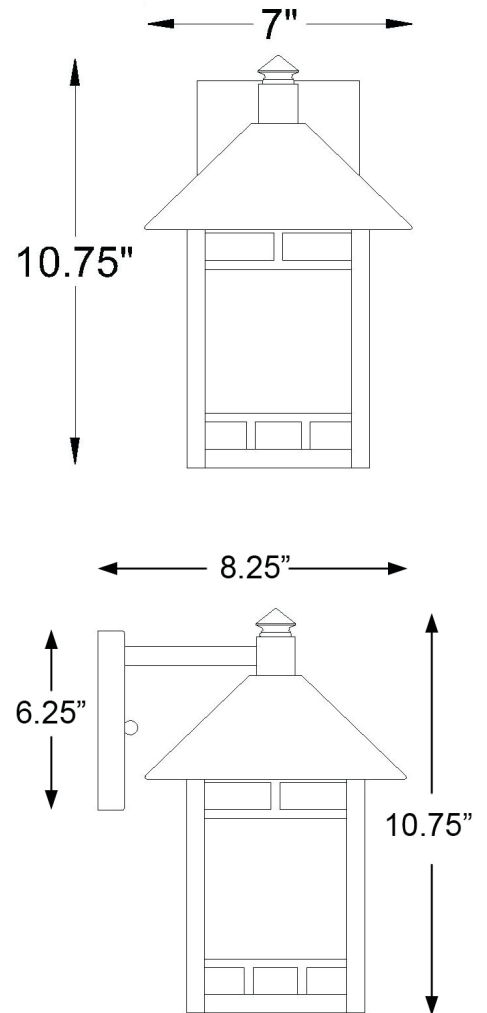

9002ABZ

ARTISAN 1-LIGHT WALL LANTERN

Description:	Artisan 1-light wall lantern
Finish:	Architectural bronze
Dimensions:	7" W x 10-3/4" H x 8-1/4" ext. Height on center: 3"
Bulbs:	1-100w Med.
Installed Weight:	3.5 lbs.
Certification:	Wet location

Material:	Powder coated steel
Shade:	Glass
Glass:	Frosted linen
Back Plate Dimensions:	4-1/4" x 6-1/4"
Chain/Wire:	NA
Additional Finishes:	BK