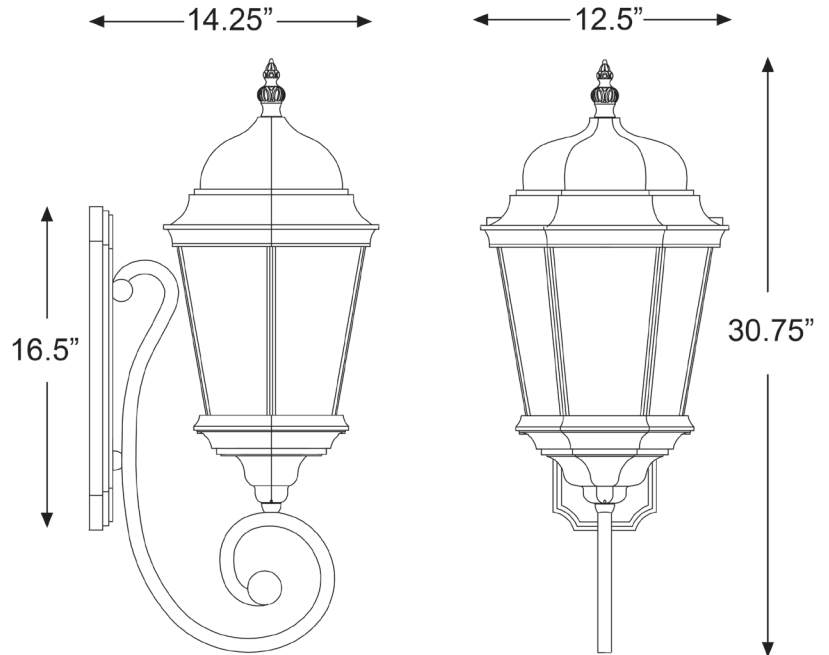

5521MM

TELFAIR 3-LIGHT WALL LANTERN

Description:	Telfair 3-light wall lantern
Finish:	Marbleized mahogany
Dimensions:	12-1/2" W x 30-3/4" H x 14-1/4" ext. Height on center: 11"
Bulbs:	3-60w cand.
Installed Weight:	8.8 lbs.
Certification:	Wet location / c UL

Material:	Cast aluminum
Shade:	Glass
Glass:	Hammered water
Back Plate Dimensions:	5-1/2" x 16-1/2"
Chain/Wire:	NA
Additional Finishes:	Matte black and black coral