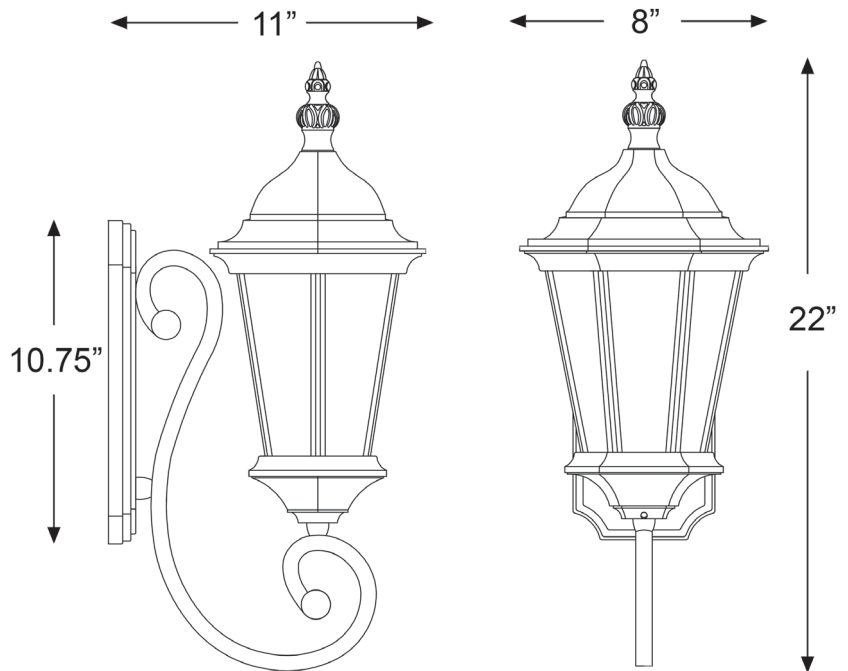

# 5501BK

## TELFAIR 1-LIGHT WALL LANTERN

<b>Description:</b>	Telfair 1-light wall lantern
<b>Finish:</b>	Matte black
<b>Dimensions:</b>	8" W x 22" H x 11" ext. Height on center: 9-1/2"
<b>Bulbs:</b>	1-100w medium
<b>Installed Weight:</b>	3.3 lbs.
<b>Certification:</b>	Wet location / c UL

<b>Material:</b>	Cast aluminum
<b>Shade:</b>	Glass
<b>Glass:</b>	Hammered water
<b>Back Plate Dimensions:</b>	4-3/4" x 10-3/4"
<b>Chain/Wire:</b>	NA
<b>Additional Finishes:</b>	Black coral and marbleized mahogany