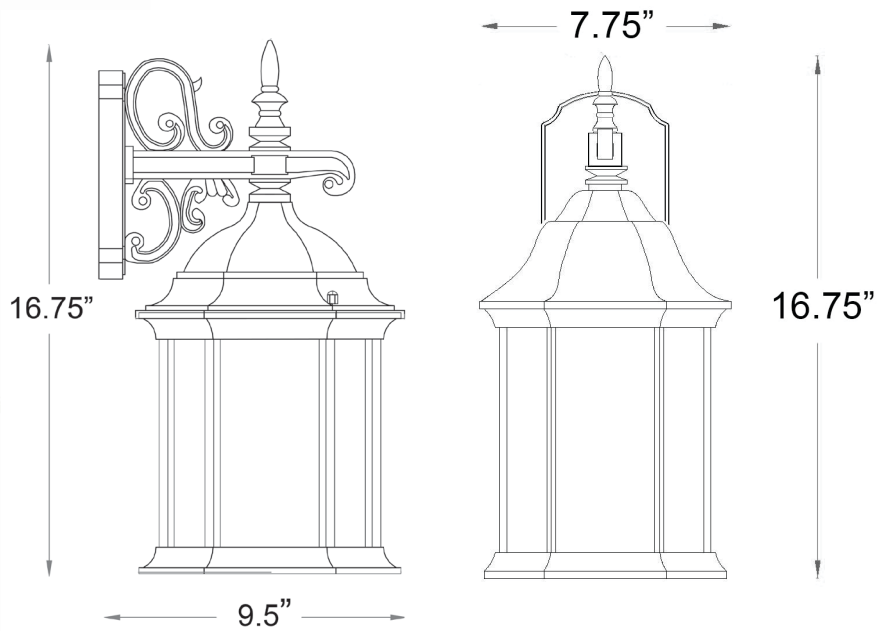

5184BW

MADISON 1-LIGHT WALL LANTERN

Description:	Madison 1-light wall lantern
Finish:	Burled walnut
Dimensions:	7-3/4" W x 16-3/4" H x 9-1/2" ext. Height on center: 5"
Bulbs:	1-100w Med.
Installed Weight:	4 lbs.
Certification:	Wet location / c UL

Material:	Cast aluminum
Shade:	Glass
Glass:	Clear beveled
Back Plate Dimensions:	4-1/4" x 7"
Chain/Wire:	NA
Additional Finishes:	Matte black