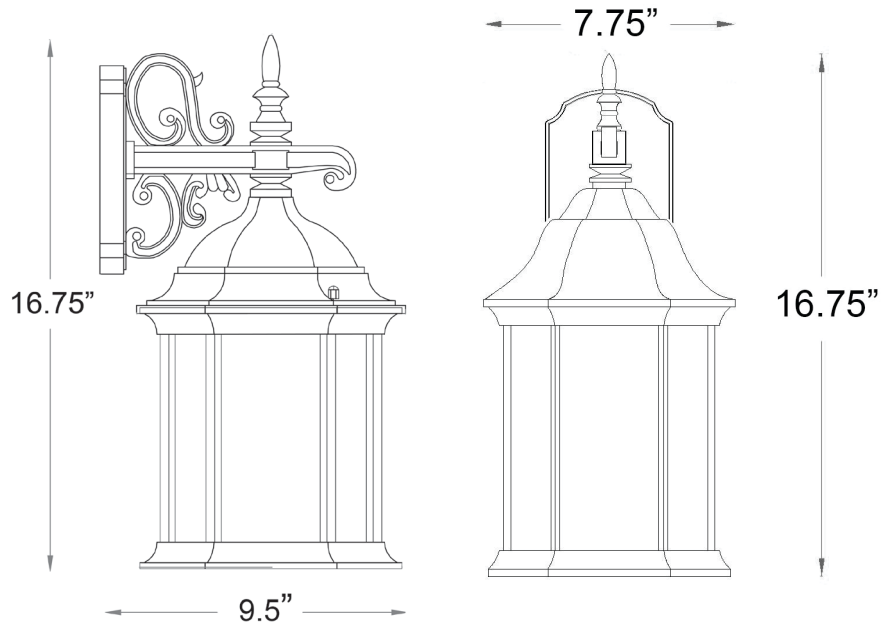

5184BK/SD

MADISON 1-LIGHT WALL LANTERN

Description:	Madison 1-light wall lantern
Finish:	Matte black
Dimensions:	7-3/4" W x 16-3/4" H x 9-1/2" ext. Height on center: 5"
Bulbs:	1-100w Med.
Installed Weight:	4 lbs.
Certification:	Wet location / c UL

Material:	Cast aluminum
Shade:	Glass
Glass:	Clear seeded
Back Plate Dimensions:	4-1/4" x 7"
Chain/Wire:	NA
Additional Finishes:	Burled walnut