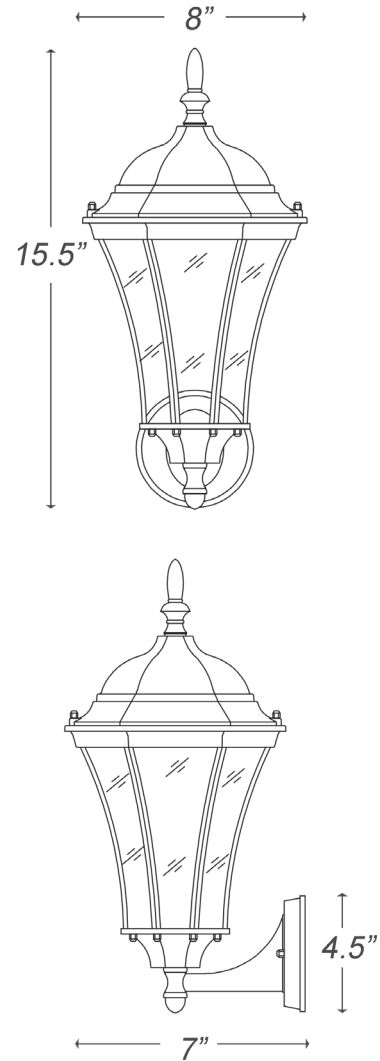

# 5020BW

## BRYN MAWR 1-LIGHT WALL LANTERN

<b>Description:</b>	Bryn Mawr 1-light wall lantern
<b>Finish:</b>	Burl walnut
<b>Dimensions:</b>	8" W x 15-1/2" H x 7" ext. Height on center: 13-1/4"
<b>Bulbs:</b>	1-100w Med.
<b>Installed Weight:</b>	3.2 lbs.
<b>Certification:</b>	Wet location / c UL

<b>Material:</b>	Cast aluminum and glass
<b>Glass:</b>	Clear beveled
<b>Back Plate Dimensions:</b>	4-1/2" dia.
<b>Chain/Wire:</b>	NA
<b>Additional Finishes:</b>	Matte black