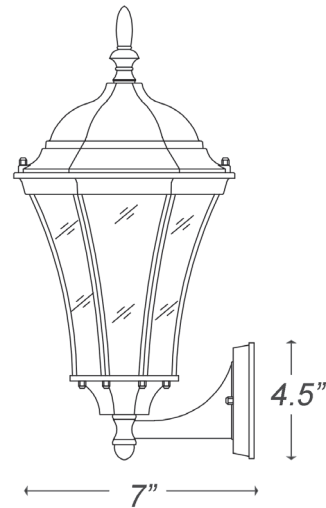

5020BK

BRYN MAWR 1-LIGHT WALL LANTERN

Description:	Bryn Mawr 1-light wall lantern
Finish:	Matte black
Dimensions:	8" W x 15-1/2" H x 7" ext. Height on center: 13-1/4"
Bulbs:	1-100w Med.
Installed Weight:	3.2 lbs.
Certification:	Wet location / c UL

Material:	Cast aluminum and glass
Glass:	Clear beveled
Back Plate Dimensions:	4-1/2" dia.
Chain/Wire:	NA
Additional Finishes:	Burled walnut