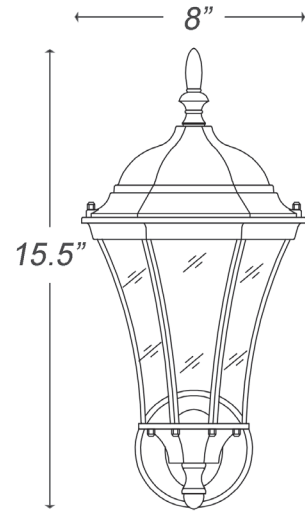

5020BK

BRYN MAWR 1-LIGHT WALL LANTERN

Description:	Bryn Mawr 1-light wall lantern
Finish:	Matte black
Dimensions:	8" W x 15-1/2" H x 7" ext. Height on center: 13-1/4"
Bulbs:	1-100w Med.
Installed Weight:	3.2 lbs.
Certification:	Wet location / c UL

Material:	Cast aluminum and glass
Glass:	Clear beveled
Back Plate Dimensions:	4-1/2" dia.
Chain/Wire:	NA
Additional Finishes:	Burled walnut