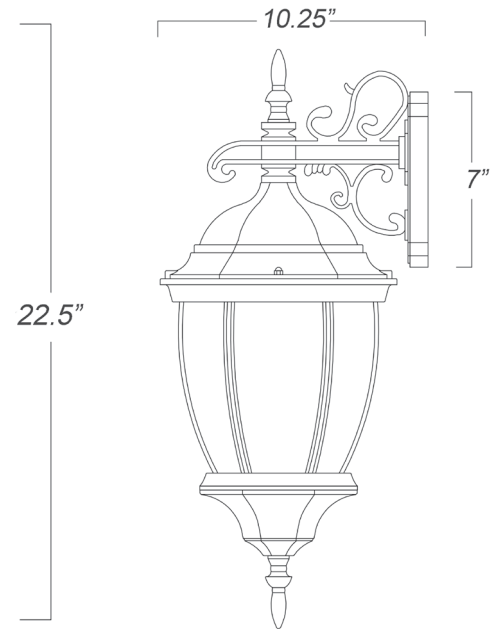

5012BK

WEXFORD 3-LIGHT WALL LANTERN

Description:	Wexford 3-light wall lantern
Finish:	Matte black
Dimensions:	9-1/4" W x 22-1/2" H x 10-1/4" ext. Height on center: 4-1/2"
Bulbs:	3-60w cand.
Installed Weight:	4 lbs.
Certification:	Wet location / c UL

Material:	Cast aluminum
Shade:	Glass
Glass:	Clear beveled
Back Plate Dimensions:	4-1/2" x 7"
Chain/Wire:	NA
Additional Finishes:	Burled walnut