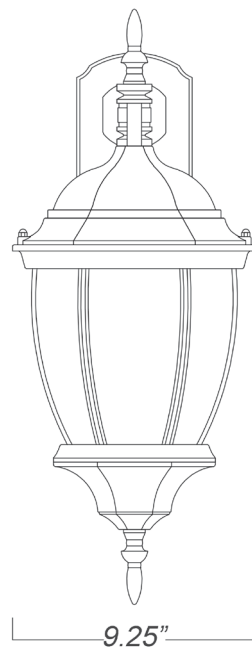

5012BK

WEXFORD 3-LIGHT WALL LANTERN

Description:	Wexford 3-light wall lantern
Finish:	Matte black
Dimensions:	9-1/4" W x 22-1/2" H x 10-1/4" ext. Height on center: 4-1/2"
Bulbs:	3-60w cand.
Installed Weight:	4 lbs.
Certification:	Wet location / c UL

Material:	Cast aluminum
Shade:	Glass
Glass:	Clear beveled
Back Plate Dimensions:	4-1/2" x 7"
Chain/Wire:	NA
Additional Finishes:	Burled walnut