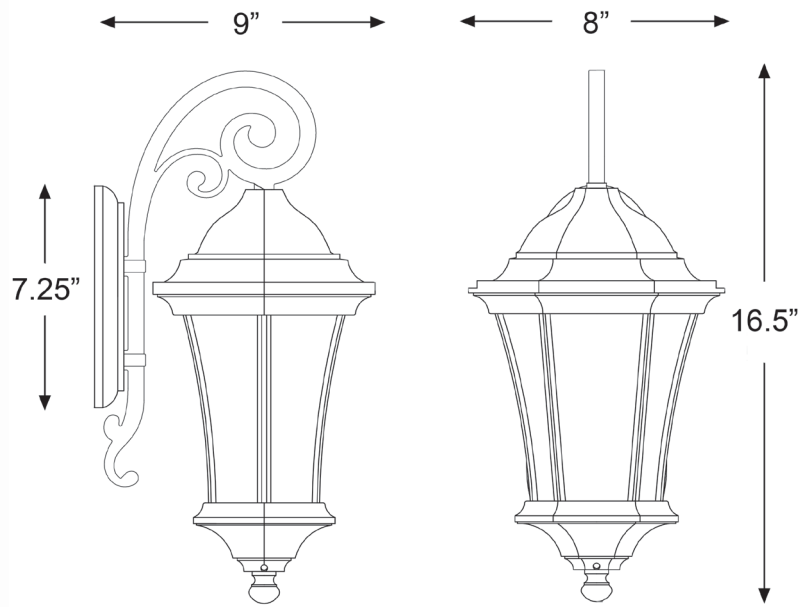

3602BK

WAVERLY 1-LIGHT WALL LANTERN

Description:	Waverly 1-light wall lantern
Finish:	Matte black
Dimensions:	8" W x 16-1/2" H x 9" ext. Height on center: 7"
Bulbs:	1-100w med.
Installed Weight:	3.35 lbs.
Certification:	Wet location / c UL

Material:	Cast aluminum
Shade:	Glass
Glass:	Clear hammered water
Back Plate Dimensions:	4-1/2" x 7-1/4"
Chain/Wire:	NA
Additional Finishes:	Black coral