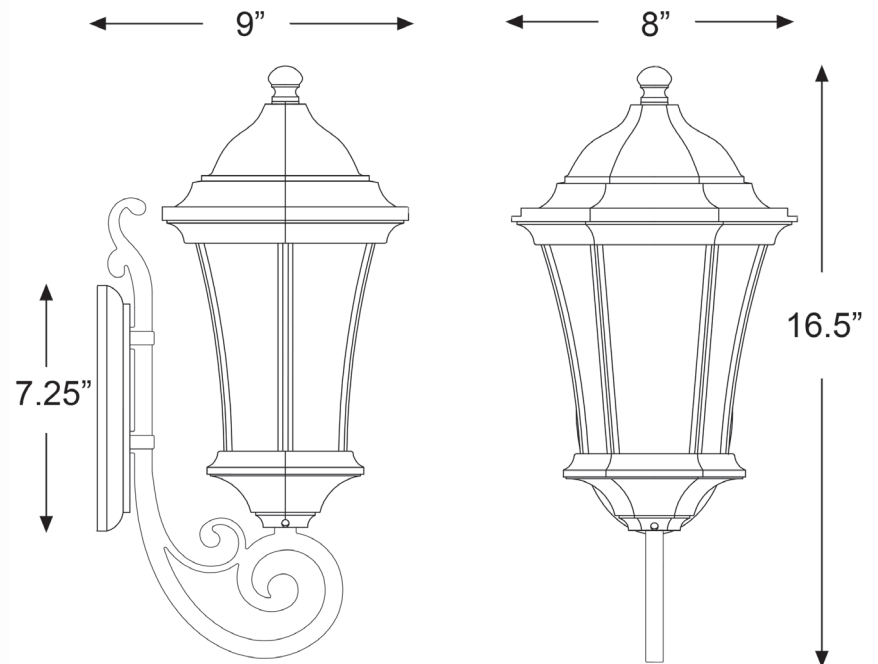

# 3601BK

## WAVERLY 1-LIGHT WALL LANTERN

<b>Description:</b>	Waverly 1-light wall lantern
<b>Finish:</b>	Matte black
<b>Dimensions:</b>	8" W x 16-1/2" H x 9" ext. Height on center: 9-1/2"
<b>Bulbs:</b>	1-100w med.
<b>Installed Weight:</b>	3.4 lbs.
<b>Certification:</b>	Wet location / c UL

<b>Material:</b>	Cast aluminum
<b>Shade:</b>	Glass
<b>Glass:</b>	Clear hammered water
<b>Back Plate Dimensions:</b>	4-1/2" x 7-1/4"
<b>Chain/Wire:</b>	NA
<b>Additional Finishes:</b>	Black coral