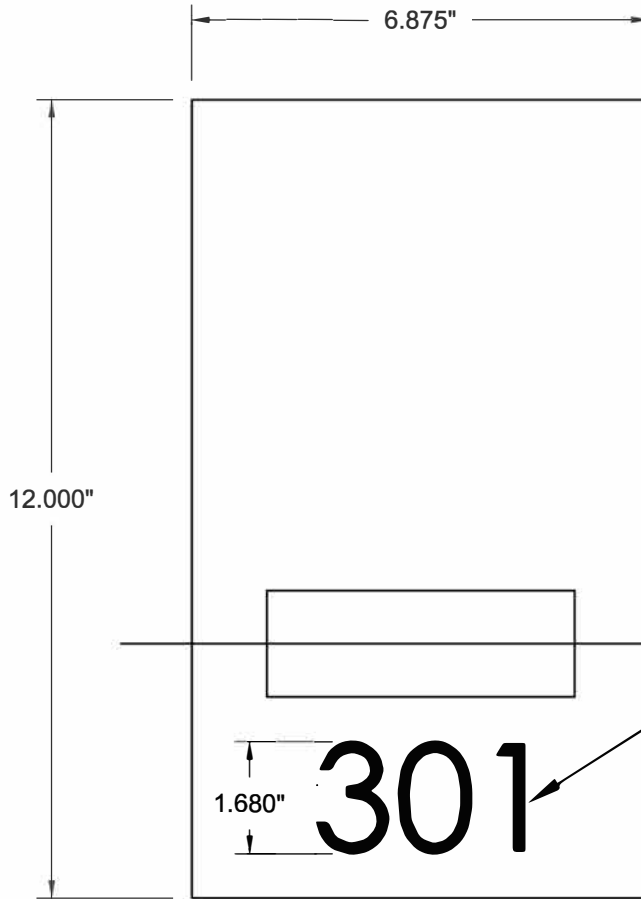

TOP VIEW

SIDE VIEW

FRONT VIEW

Plated Aged Brass Room Number

**VELA sconce
CDX-VELA**

REVISED 11/29/16

OXYGEN LIGHTING ©

LAMPING

- o (2x) 8.2W LED Arrays
- o CRI>90
- o 3000K

DRIVER (Dimmable)

- o 700mA - 29.4W max Output
- o Compatible with TRIAC, ELV, and 0-10V Dimmers

DIMENSIONS

- o 6.875" (w) x 12.00" (h) x 4.00" (ext.)

INSTALLATION

- o 22 - Oiled Bronze

NOTE

- o Plated aged brass room numbers mounted to the fixture
- o Century Gothic Font

INPUT VOLTAGE

- o 120-277V Universal Voltage
- o 50/60Hz

DIFFUSER

- o Matte White Acrylic

oxygen