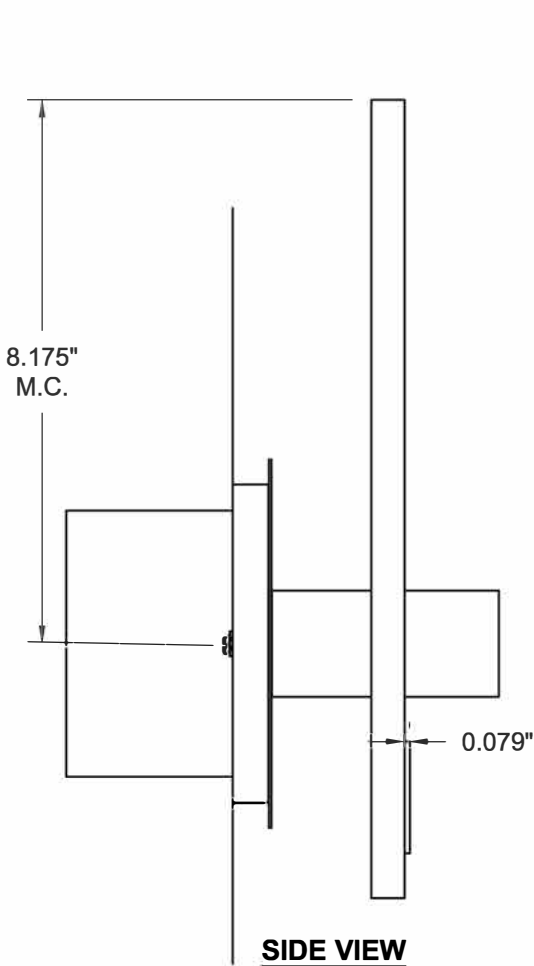

TOP VIEW

SIDE VIEW

FRONT VIEW

Plated Aged Brass Room Number

**VELA sconce
CDX-VELA**

REVISED 11/29/16

OXYGEN LIGHTING ©

LAMPING

- o (2x) 8.2W LED Arrays
- o CRI>90
- o 3000K

DRIVER (Dimmable)

- o 700mA - 29.4W max Output
- o Compatible with TRIAC, ELV, and 0-10V Dimmers

DIMENSIONS

- o 6.875" (w) x 12.00" (h) x 4.00" (ext.)

INSTALLATION

- o Deep 4" Octagonal J-Box
- o Deep 4" Square J-Box
- o Driver housed inside J-Box
- o UL Dry/Damp Listed
- o ADA Compliant
- o Conforms to UL STD 1598
- o Certified CAN/CSA STD C22.2 No. 250.0

METAL FINISHES

- o 22 - Oiled Bronze

NOTE

- o Plated aged brass room numbers mounted to the fixture
- o Century Gothic Font

INPUT VOLTAGE

- o 120-277V Universal Voltage
- o 50/60Hz

DIFFUSER

- o Matte White Acrylic

oxygen