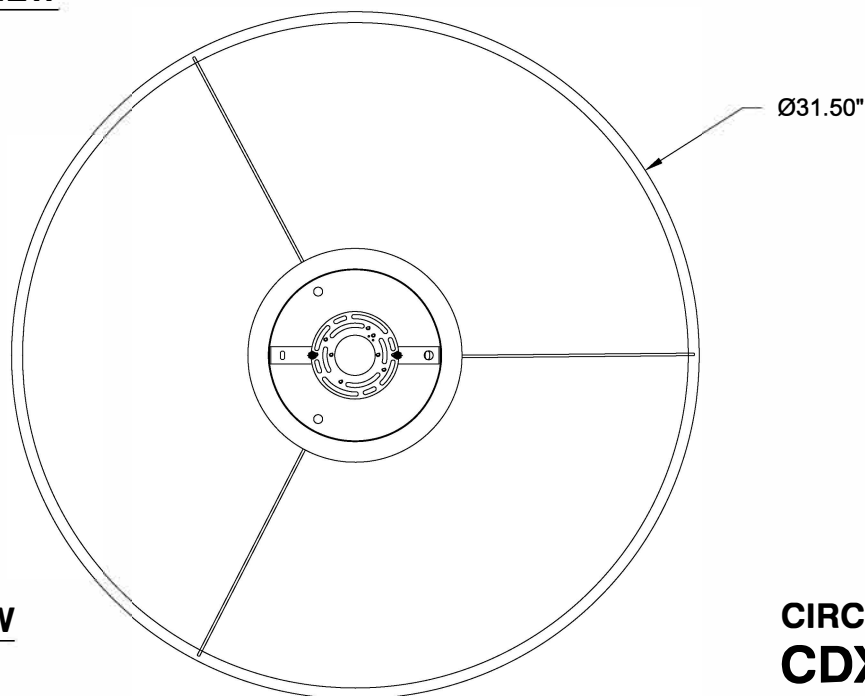

**FRONT VIEW**

**TOP VIEW**

**CIRCULO pendant  
CDX-CIRCULO**

OXYGEN LIGHTING ©

**LAMPING**

- o CRI > 90
- o 4000K
- o Est Delivered Lumens: 4408 lm

**DRIVER (Dimmable)**

- o 1800mA - 76W Output
- o 0-10v dimming driver

**METAL FINISH**

- o Red

**DIFFUSER**

- o Matte White Acrylic

**INPUT VOLTAGE**

- o 100-277V, 50/60Hz

**DIMENSIONS**

- o 31.50" (dia.) x 1.25" (h)
- o Hanging height adjustable with 8ft. cables