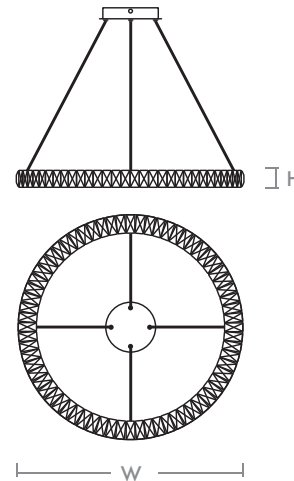

ÉLAN 24" Pendant

3-874-xx

oxygen

FIXTURE TYPE _____

LOCATION _____

PROJECT _____

DATE _____

-15 Black

-40 AGB

- LIGHT SOURCE** (1x) 25W LED Array, Selectable Color Temp, CRI 90
- LUMINAIRE POWER** TBD Input Power
- RATED LIFE** 50000 hr RL
- OPTIONAL COLOR TEMPERATURES** Selectable **(CCT)** 3000/3500/4000K
- LUMEN OUTPUT** TBD
- INPUT VOLTAGE** 120-277V
- DRIVER OUTPUT** TBD
- DIMMING** TRIAC and ELV dimming at 120V AC
- CONSTRUCTION** Cold Rolled Steel Housing
- DIFFUSER** - Clear Crystal
- FINISHES** -15 Black, -24 SN, -40 AGB
- MOUNTING** 4" Octagonal J-Box
- STANDARDS** ETL Listed, Conforms to UL STD 1598, Certified CAN/CSA STD C22.2 No 250.0.

DIMENSIONS

W: 24"
H: 3"
Ext:

Note:

Order example for standard fixture:
3-874-15 (x-xxx: LED Sequence # / -xx: Finish)