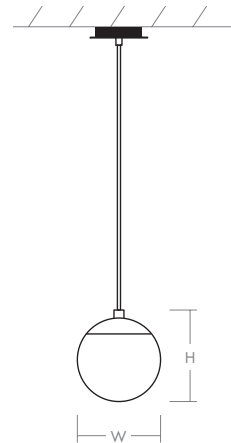

LUNA Pendant
3-671-xx

oxygen

FIXTURE TYPE _____

LOCATION _____

PROJECT _____

DATE _____

-20 Polished Nickel

-22 Oiled Bronze

-24 Satin Nickel

-40 Aged Brass

- LIGHT SOURCE** 1 x 5.1W LED, 3000K, CRI 90
- LUMINAIRE POWER** 7.2W at 120V
- RATED LIFE** 60000 hr RL
- OPTIONAL COLOR TEMPERATURES** 2700K, 3500K, 4000K
- LUMEN OUTPUT** Delivered: 368 lm (LM-79)
- INPUT VOLTAGE** 120V to 277V AC, 50/60Hz
- DRIVER OUTPUT** 180mA, 7.6W max power
- DIMMING** TRIAC and ELV dimming at 120V AC;
0-10V dimming, 100% to 1% current output
- CONSTRUCTION** Plated Steel and Glass
- DIFFUSER** - White Opal Glass
- FINISHES** Polished Nickel (-20), Oiled Bronze (-22),
Satin Nickel (-24), Aged Brass (-40)
- MOUNTING** 4" Octagonal J-Box *,
4" Square J-Box * with a single device mud ring
* Deep J-Box (Required to house driver)
- STANDARDS** UL Dry/Damp listed, Conforms to UL STD 1598,
Certified CAN/CSA STD C22.2 No 250.0.

DIMENSIONS

Dia. Canopy: 5.88"

W. Fixture: 8.00"

H. Fixture: 9.50"

Supplied with 10 ft braided cord

Order example for standard fixture:

3-671-24 (x- Voltage - xxx-Sequence # - xx-Finish)

3: 120V to 277V