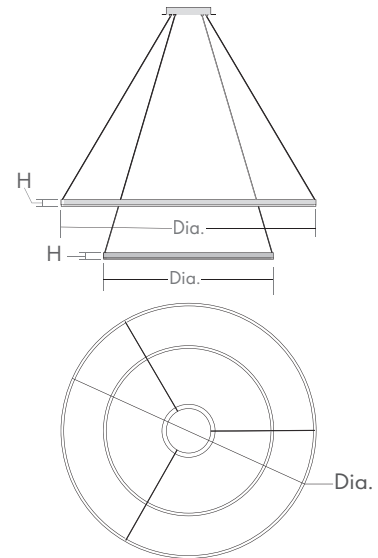

CIRCULO Two Tier Pendant
3-6548-15

oxygen

FIXTURE TYPE _____

LOCATION _____

PROJECT _____

DATE _____

-15 Black

LIGHT SOURCE	LED Array, 3000K, CRI 90
LUMINAIRE POWER	63W (bottom ring) +95W (Top Ring) at 120V
RATED LIFE	50000 hr RL
OPTIONAL COLOR TEMPERATURES	3000K Only
LUMEN OUTPUT	Initial: 18000 lm
INPUT VOLTAGE	120V AC, 50/60Hz
DRIVER OUTPUT	3 x 1200 mA Max, 3 x 55W
DIMMING	TRIAC Dimming
CONSTRUCTION	Aluminum Housing and Steel Canopy
DIFFUSER	- Matte White Acrylic
FINISHES	-Black (-15),
MOUNTING	4" Octagonal J-Box
STANDARDS	ETL Dry listed, Conforms to UL STD 1598, Certified CAN/CSA STD C22.2 No 250.0.

DIMENSIONS

Dia. Fixture: 47.25"
Dia. Lower ring 31.5"
Ring H. (both) 1.25"
 *Hanging height adjustable with 10ft. cables