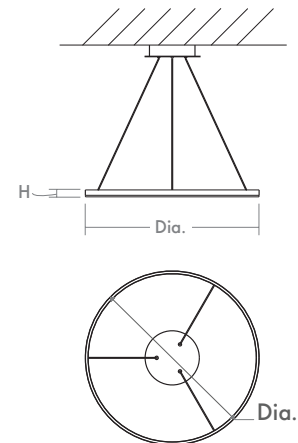

**CIRCULO Pendant**  
**3-65-xx**

oxygen

FIXTURE TYPE \_\_\_\_\_

LOCATION \_\_\_\_\_

PROJECT \_\_\_\_\_

DATE \_\_\_\_\_

for

tr

r

<b>LIGHT SOURCE</b>	LED Array, 3000K, CRI 90
<b>LUMINAIRE POWER</b>	72.6W at 120V
<b>RATED LIFE</b>	50000 hr RL
<b>OPTIONAL COLOR TEMPERATURES</b>	3000K Only
<b>LUMEN OUTPUT</b>	Delivered: 4408 lm (LM-79)
<b>INPUT VOLTAGE</b>	120V AC, 50/60Hz
<b>DRIVER OUTPUT</b>	1800mA, 66.3W
<b>DIMMING</b>	TRIAC Dimming
<b>CONSTRUCTION</b>	Cold Rolled Steel Housing and Canopy
<b>DIFFUSER</b>	- Matte White Acrylic
<b>FINISHES</b>	White (-6), Black (-15), Satin Nickel (-24), Aged Brass (-40)
<b>MOUNTING</b>	4" Octagonal J-Box
<b>STANDARDS</b>	ETL Dry listed, Conforms to UL STD 1598, Certified CAN/CSA STD C22.2 No 250.0.

**DIMENSIONS**

**Dia. Fixture: 31.50"**

**H. Fixture: 1.25"**

**\* Hanging height adjustable with 8ft. cables**

Order example for standard fixture:  
**3-65-15** (x- Voltage - xxx-Sequence # - xx-Finish)  
3: 120V Only