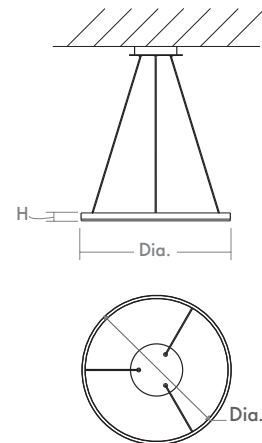

CIRCULO Pendant
3-64-xx

oxygen

FIXTURE TYPE _____

LOCATION _____

PROJECT _____

DATE _____

-15 Black

-24 Satin Nickel

-40 Aged Brass

-6 White

LIGHT SOURCE	LED Array, 3000K, CRI 90
LUMINAIRE POWER	51.1W at 120V
RATED LIFE	50000 hr RL
OPTIONAL COLOR TEMPERATURES	3000K Only
LUMEN OUTPUT	Delivered: 2653 lm (LM-79)
INPUT VOLTAGE	120V AC, 50/60Hz
DRIVER OUTPUT	1200mA, 45.05W
DIMMING	TRIAC Dimming
CONSTRUCTION	Cold Rolled Steel Housing and Canopy
DIFFUSER	- Matte White Acrylic
FINISHES	White (-6), Black (-15), Satin Nickel (-24), Aged Brass (-40)
MOUNTING	4" Octagonal J-Box
STANDARDS	ETL Dry listed, Conforms to UL STD 1598, Certified CAN/CSA STD C22.2 No 250.0.

DIMENSIONS

Dia. Fixture: 23.50"

H. Fixture: 1.25"

*** Hanging height adjustable with 8ft. cables**

Order example for standard fixture:
3-64-6 (x- Voltage - xxx-Sequence # - xx-Finish)
3: 120V Only