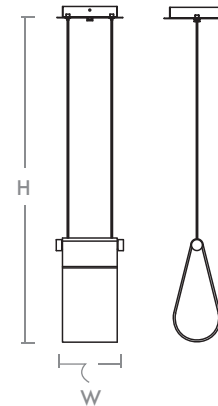

VEER Pendant

3-602-40

oxygen

FIXTURE TYPE _____

LOCATION _____

PROJECT _____

DATE _____

-40 AGB

LIGHT SOURCE	(1x) 7W LED Array, 3000K, CRI 90 CRI (Ra)
LUMINAIRE POWER	6.52 W
RATED LIFE (L70)	50000 hr RL
COLOR TEMPERATURES	3000K
LUMEN OUTPUT	445.3 Lm (LM-79)
INPUT VOLTAGE	120V
DRIVER OUTPUT	160 mA, 7W max
DIMMING	TRIAC and ELV dimming at 120V AC
CONSTRUCTION	Cold Rolled Steel Housing
DIFFUSER	- Matte White Acrylic
FINISHES	-40 AGB
MOUNTING	4" Octagonal J-Box
STANDARDS	cUL Damp Listed, ADA Compliant, Conforms to UL STD 1598, Certified CAN/CSA STD C22.2 No 250.0.

DIMENSIONS

W: 7.5"
H: 11.5"