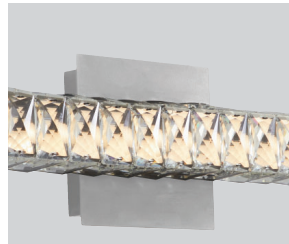

**ÉLAN Vanity**  
**3-574-15**

oxygen

FIXTURE TYPE \_\_\_\_\_

LOCATION \_\_\_\_\_

PROJECT \_\_\_\_\_

DATE \_\_\_\_\_

-15 Black

-24 SN

-40 AGB

- LIGHT SOURCE** (2x)23W LED Array,3000K, CRI 90 (Ra)
- LUMINAIRE POWER** 24.12W at 120v
- RATED LIFE (L70)** 50000 hr RL
- OPTIONAL COLOR TEMPERATURES** Field Selectable 3000K/3500K/4000K  
Note: Oxygen Standard setting is 3000K
- LUMEN OUTPUT** 1727.7 Lm (LM-79)
- INPUT VOLTAGE** 120V
- DRIVER OUTPUT** 600 mA, 28W max.
- DIMMING** TRIAC and ELV dimming at 120V AC
- CONSTRUCTION** Powder Coated Steel
- DIFFUSER** - Cut Glass
- FINISHES** -15 Black, -24 SN, -40 AGB
- MOUNTING** 4" Octagonal J-Box  
Can be mounted Vertical or horizontal
- STANDARDS** cUL Damp Listed, ADA Compliant, Conforms to UL STD 1598, Certified CAN/CSA STD C22.2 No 250.0.

**DIMENSIONS**

- W:** 30"
- H:** 5.5"
- Ext:** 3.75"
- M.C:** 2.75" From top of fixture

Order example for standard fixture:  
**3-574-15** (x-xxx: LED Sequence # / -xx: Finish)