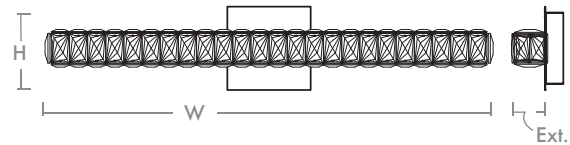

**ÉLAN Vanity**  
**3-574-15**

oxygen

FIXTURE TYPE \_\_\_\_\_

LOCATION \_\_\_\_\_

PROJECT \_\_\_\_\_

DATE \_\_\_\_\_

-15 Black

-24 SN

-40 AGB

- LIGHT SOURCE** (2x)23W LED Array,3000K, CRI 90 (Ra)
- LUMINAIRE POWER** 24.12W at 120v
- RATED LIFE (L70)** 50000 hr RL
- OPTIONAL COLOR TEMPERATURES** Field Selectable 3000K/3500K/4000K  
Note: Oxygen Standard setting is 3000K
- LUMEN OUTPUT** 1727.7 Lm (LM-79)
- INPUT VOLTAGE** 120V
- DRIVER OUTPUT** 600 mA, 28W max.
- DIMMING** TRIAC and ELV dimming at 120V AC
- CONSTRUCTION** Powder Coated Steel
- DIFFUSER** - Cut Glass
- FINISHES** -15 Black, -24 SN, -40 AGB
- MOUNTING** 4" Octagonal J-Box  
Can be mounted Vertical or horizontal
- STANDARDS** cUL Damp Listed, ADA Compliant, Conforms to UL STD 1598, Certified CAN/CSA STD C22.2 No 250.0.

**DIMENSIONS**

- W:** 30"
- H:** 5.5"
- Ext:** 3.75"
- M.C:** 2.75" From top of fixture

Order example for standard fixture:  
**3-574-15** (x-xxx: LED Sequence # / -xx: Finish)