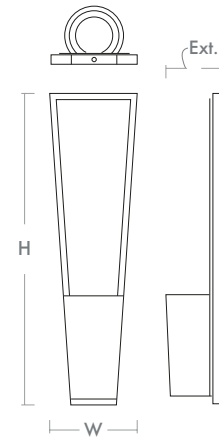

**FAVERO Wall Sconce**  
**3-402-xx**

oxygen

FIXTURE TYPE \_\_\_\_\_

LOCATION \_\_\_\_\_

PROJECT \_\_\_\_\_

DATE \_\_\_\_\_

-24 Satin Nickel

-40 Aged Brass

- LIGHT SOURCE** (2x) 3W LED Arrays, 3000K, CRI 90
- LUMINAIRE POWER** 7.3W Input Power
- RATED LIFE** 60000 hr RL
- OPTIONAL COLOR TEMPERATURES** 2700K, 3500K, 4000K
- LUMEN OUTPUT** Delivered: 208 lm (LM-79)
- INPUT VOLTAGE** 120V to 277V AC, 50/60Hz
- DRIVER OUTPUT** 180mA, 7.6W max power
- DIMMING** TRIAC and ELV dimming at 120V AC;  
0-10V dimming, 100% to 10% current output
- CONSTRUCTION** Cold Rolled Steel Housing
- DIFFUSER** - Matte White Acrylic
- FINISHES** Satin Nickel (-24), Aged Brass (-40)
- MOUNTING** Center of fixture (8.25" from top): 2"x3" J-Box,  
4" Square J-Box with a single device mud ring  
  
Top of fixture (2.5" from top): 2"x3" J-Box, 4" Octagonal J-Box,  
4" Square J-Box, 4" Square J-Box with a single device mud ring
- STANDARDS** cUL Damp Listed, ADA Compliant, Conforms to  
UL STD 1598, Certified CAN/CSA STD C22.2 No 250.0.

**DIMENSIONS**

- W:** 4.6875"
- H:** 16.50"
- Ext:** 3.125"
- M.C:** 8.25"/2.50" From top of fixture

Order example for standard fixture:

**3-402-40** (x-xxx: LED Sequence # / -xx: Finish)

Order example for optional color temperatures: **3-402-2740**