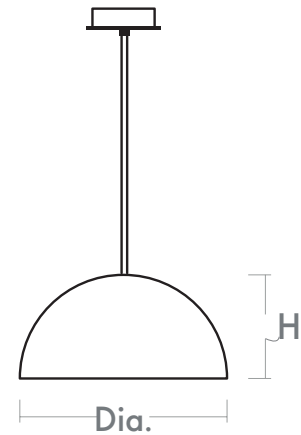

**LUCCI Pendant**  
**3-20-xxxx**

oxygen

FIXTURE TYPE \_\_\_\_\_

LOCATION \_\_\_\_\_

PROJECT \_\_\_\_\_

DATE \_\_\_\_\_

-650 White/Industrial Brass

-1550 Black/Industrial Brass

<b>LIGHT SOURCE</b>	(1x) 18W LED Array, 3000K, CRI 90
<b>LUMINAIRE POWER</b>	19.1W Input Power
<b>RATED LIFE</b>	30000 hr RL
<b>OPTIONAL COLOR TEMPERATURES</b>	3000K Only
<b>LUMEN OUTPUT</b>	Delivered: 952 lm (LM-79)
<b>INPUT VOLTAGE</b>	120V AC, 50/60Hz
<b>DRIVER OUTPUT</b>	580mA, 23.2W max power
<b>DIMMING</b>	TRIAC Dimming
<b>CONSTRUCTION</b>	Cold Rolled Steel Housing and Canopy
<b>DIFFUSER</b>	- Aluminum Shade
<b>FINISHES</b>	White/Industrial Brass (-650), Black/Industrial Brass (-1550)
<b>MOUNTING</b>	4" Octagonal J-Box
<b>STANDARDS</b>	cETL Damp listed, Conforms to UL STD 1598, Certified CAN/CSA STD C22.2 No 250.0.

**DIMENSIONS**

**Dia. Fixture: 15.75"**  
**H. Fixture: 8.00"**  
**Supplied with 10' adjustable cord to customize hanging height**

Order example for standard fixture:  
**3-20-650** (x- Voltage - xxx-Sequence # - xx-Finish)  
**3: 120V Only**