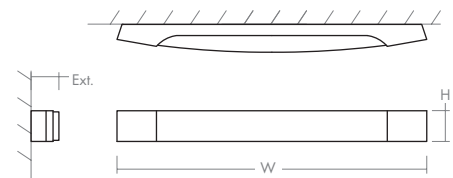

-24 Satin Nickel

LIGHT SOURCE 2 x 14W Florescent, T5 Linear fluorescent (mini bi-pin)
(Lamp not included)

RATED LIFE See lamp manufacturer specification

LUMEN OUTPUT Delivered: 793 lm (Photometric)

INPUT VOLTAGE 120V - 277V

STANDARDS UL/Damp listed, ADA compliant, CEC Title 24 Compliant,
Conforms to UL STD 1598, Certified CAN/CSA

DIMENSIONS

W: 25.25"

H: 4.75"

Ext: 3.00"

M.C: 2.375" From Top of Fixture